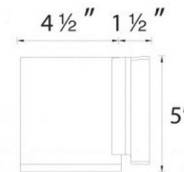

WS-W2605

Specifications

COLOR	Etched Glass
BODY FINISH	Brushed Aluminum
WATTAGE	16W
DIMMER	Low Voltage Electronic
DIMENSIONS	5"W x 5"H x 6"D
INTEGRATED LED MODULE	1 x LED/16W/120-277V LED
COUNTRY OF ORIGIN	China