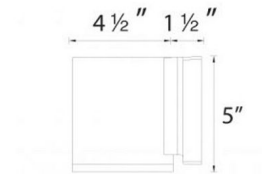

Lightology

lightology.com
866-954-4489
05-24-26

Project: _____

Company: _____

Location: _____ Fixture Type: _____

SPEC #: **WAC202199**

Approved On: _____ Approved By: _____

Tube Outdoor Up or Down Wall Sconce By WAC Lighting

Description

Tube Outdoor Up or Down Wall Sconce features a contemporary form. Driver concealed within fixture. Can be mounted on wall in all orientations.

Specifications

COLOR . . . . . Etched Glass
BODY FINISH . . . . . White
WATTAGE 16W
DIMMER . . . . . Low Voltage Electronic
DIMENSIONS . . . . . 5"W x 5"H x 6"D
INTEGRATED LED MODULE . . . . . 1 x LED/16W/120-277V LED
COUNTRY OF ORIGIN . . . . . China

Technical Information

COLOR RENDERING . . . . . 90 CRI
LAMP COLOR 3000K
LUMENS/WATT 74.25
LUMINOUS FLUX . . . . . 1188 lumens

WS-W2605

CLICK TO VIEW PRODUCT

Notes: