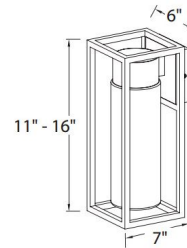

By Modern Forms

Description

Structure Outdoor Wall Light is available in a Black finish with Clear Seedy glass. Available as a small or large. One 11 watt, 120 volt, 3000K LED lamp is included. Small: 6 inch width x 11 inch height x 7 inch depth. Large: 6 inch width x 16 inch height x 7 inch depth. Wet Location listed, Dark Sky friendly.

Shown in black / clear seedy

Specifications

| | |
|-----------------------|--------------------------|
| COLOR | Clear Seedy |
| BODY FINISH | Black |
| WATTAGE | 11W |
| DIMMER | Low Voltage Electronic |
| DIMENSIONS | 6"W x 11"H x 7"D |
| INTEGRATED LED MODULE | 1 x LED/11W/120-277V LED |
| COUNTRY OF ORIGIN | China |