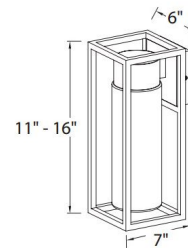

By Modern Forms

Description

Structure Outdoor Wall Light is available in a Black finish with Clear Seeded glass. Available as a small or large. One 11 watt, 120 volt, 3000K LED lamp is included. Small: 6 inch width x 11 inch height x 7 inch depth. Large: 6 inch width x 16 inch height x 7 inch depth. Wet Location listed, Dark Sky friendly.

Shown in black / clear seeded

Specifications

COLOR	Clear Seedy
BODY FINISH	Black
WATTAGE	11W
DIMMER	Low Voltage Electronic
DIMENSIONS	6\"W x 11\"H x 7\"D
INTEGRATED LED MODULE	1 x LED/11W/120-277V LED
COUNTRY OF ORIGIN	China