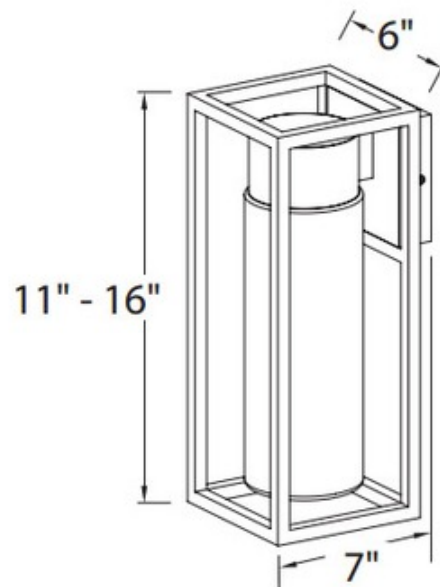

COMPANY

PROJECT

FIXTURE TYPE

APPROVED BY

DATE