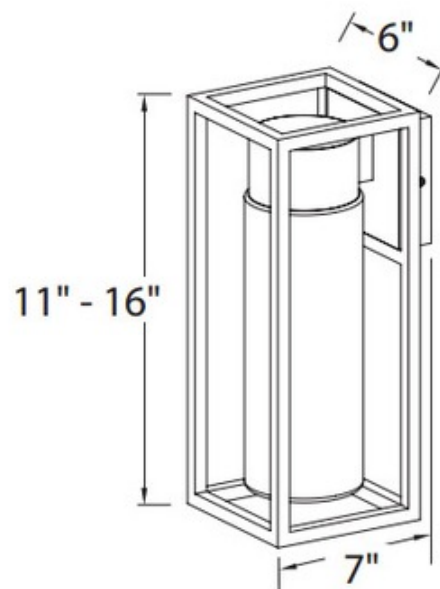

BRAND

Modern Forms

DESCRIPTION

Structure Outdoor Wall Light is available in a Black finish with Clear Seeded glass. Available as a small or large. One 11 watt, 120 volt, 3000K LED lamp is included. Small: 6 inch width x 11 inch height x 7 inch depth. Large: 6 inch width x 16 inch height x 7 inch depth. Wet Location listed, Dark Sky friendly.

Shown in: Black / Clear Seedy

SHADE COLOR	Clear Seedy
BODY FINISH	Black
WATTAGE	11W
DIMMER	Low Voltage Electronic
DIMENSIONS	6"W x 16"H x 7"D
INTEGRATED LED MODULE	
LAMP	1 x LED/11W/120-277V LED

SPEC #

MFR202243