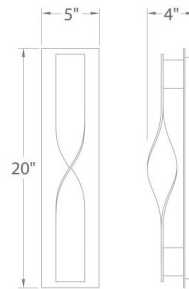

CLICK TO VIEW PRODUCT

Notes: