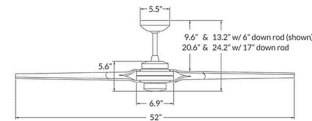

Description

Torsion Ceiling Fan is another example of Ron Rezek's ability to create a sleek modern design to accent any area. The 52 inch fan includes one 6 inch and one 17 inch downrod, and the 62 inch fan includes one 17 inch downrod. Available with: 001 Wall Control which provides only fan operation with four speeds; 003 Control which provides three speeds and choice of on/off or dimming light function, and comes with a handset, wall mounted holder, and RF receiver; or 005 Control - a wall/remote combo which includes the 003 handset, wall switch, wall mounted holder, and RF receiver.

Shown in bright nickel / maple

Specifications

BLADE COLOR	Maple
BODY FINISH	Bright Nickel
WATTAGE	N/A
DIMMER	N/A
DIMENSIONS	52"W x 24.2"H
BULB	N/A
COUNTRY OF ORIGIN	Chinese Taipei

Technical Information

PRODUCT DIMENSIONS Min / Max Overall Height: 9.6" / 24.2"