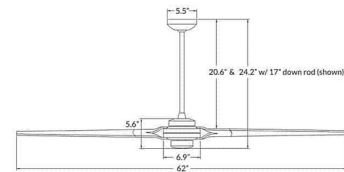

Description

Torsion Ceiling Fan is another example of Ron Rezek's ability to create a sleek modern design to accent any area. The 52 inch fan includes one 6 inch and one 17 inch downrod, and the 62 inch fan includes one 17 inch downrod. Available with: 001 Wall Control which provides only fan operation with four speeds; 003 Control which provides three speeds and choice of on/off or dimming light function, and comes with a handset, wall mounted holder, and RF receiver; or 005 Control - a wall/remote combo which includes the 003 handset, wall switch, wall mounted holder, and RF receiver.

Shown in bright nickel / maple

Specifications

BLADE COLOR	Maple
BODY FINISH	Bright Nickel
WATTAGE	N/A
DIMMER	N/A
DIMENSIONS	52"W x 24.2"H
BULB	N/A
COUNTRY OF ORIGIN	Chinese Taipei

Technical Information

PRODUCT DIMENSIONS Min / Max Overall Height: 9.6" / 24.2"