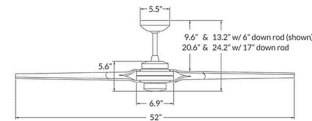

Description

Torsion Ceiling Fan is another example of Ron Rezek's ability to create a sleek modern design to accent any area. The 52 inch fan includes one 6 inch and one 17 inch downrod, and the 62 inch fan includes one 17 inch downrod. Available with: 001 Wall Control which provides only fan operation with four speeds; 003 Control which provides three speeds and choice of on/off or dimming light function, and comes with a handset, wall mounted holder, and RF receiver; or 005 Control - a wall/remote combo which includes the 003 handset, wall switch, wall mounted holder, and RF receiver.

Shown in bright nickel / maple

Specifications

| | |
|-------------------|----------------|
| BLADE COLOR | Maple |
| BODY FINISH | Bright Nickel |
| WATTAGE | N/A |
| DIMMER | N/A |
| DIMENSIONS | 52"W x 24.2"H |
| BULB | N/A |
| COUNTRY OF ORIGIN | Chinese Taipei |

Technical Information

PRODUCT DIMENSIONS Min / Max Overall Height: 9.6" / 24.2"

CLICK TO VIEW PRODUCT

Notes: