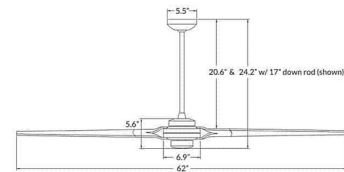

Description

Torsion Ceiling Fan is another example of Ron Rezek's ability to create a sleek modern design to accent any area. The 52 inch fan includes one 6 inch and one 17 inch downrod, and the 62 inch fan includes one 17 inch downrod. Available with: 001 Wall Control which provides only fan operation with four speeds; 003 Control which provides three speeds and choice of on/off or dimming light function, and comes with a handset, wall mounted holder, and RF receiver; or 005 Control - a wall/remote combo which includes the 003 handset, wall switch, wall mounted holder, and RF receiver.

Shown in bright nickel / maple

Specifications

| | |
|-------------------|----------------|
| BLADE COLOR | Maple |
| BODY FINISH | Bright Nickel |
| WATTAGE | N/A |
| DIMMER | N/A |
| DIMENSIONS | 52"W x 24.2"H |
| BULB | N/A |
| COUNTRY OF ORIGIN | Chinese Taipei |

Technical Information

PRODUCT DIMENSIONS Min / Max Overall Height: 9.6" / 24.2"

CLICK TO VIEW PRODUCT

Notes: