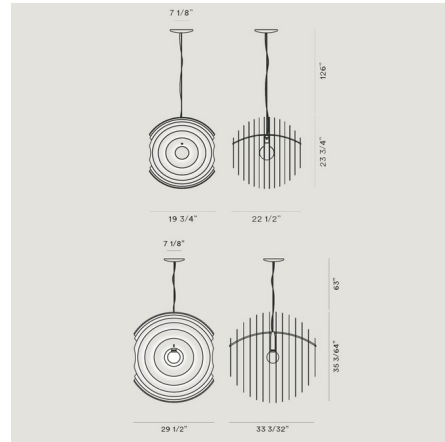

Description

The Supernova Suspension is constructed of a series of parallel matte aluminum pieces with a chrome support. Available in Satin Aluminum or Fucsia. UL listed. Made in Italy.

Shown in chrome / satin aluminum

Specifications

COLOR Satin Aluminum
BODY FINISH Chrome
WATTAGE 100W
DIMMER Low Voltage Electronic
DIMENSIONS 126"L x 19.75"W x 23.75"H
BULB NOT INCLUDED 1 x G30/Medium (E26)/100W/120V Incandescent

CLICK TO VIEW PRODUCT