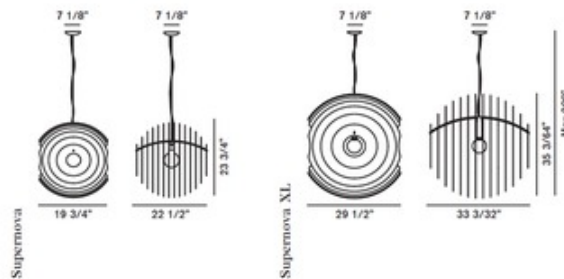

Supernova Suspension

Designer: Ferruccio Laviani

Description:

Supernova Suspension is constructed of a series of parallel matte aluminum pieces and has a chrome support. Available in satin aluminum or multi-color. Available in two size options. One 100 watt, 120 volt, G40 medium base incandescent lamp not included. Regular: 19.75 inch width x 23.75 inch height. X-Large: 29.5 inch width x 35.04 inch height x 33.09 inch length. Comes with 200 inches of cord. General light distribution. UL listed. Made in Italy.

Shown in: Chrome / Satin Aluminum

List Price: \$3002.50
Our Price: \$2402.00

Shade Color: Satin Aluminum
Body Finish: Chrome
Lamp: 1 x G40/Medium (E26)/100W/120V Incandescent
Wattage: 100W
Dimmer: Incandescent
Dimensions: 200"L x 23.75"H x 19.75"W