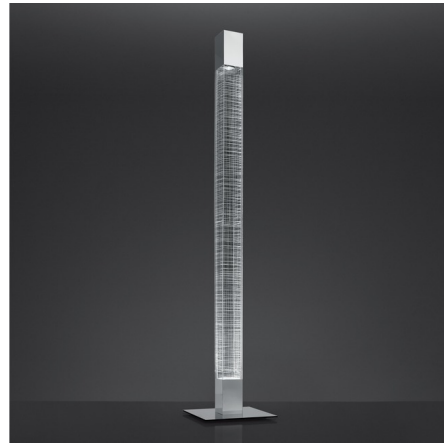

By Artemide

Description

Experience the art of subtle illumination with the Mimesi Floor Lamp, a groundbreaking design that blends seamlessly into its environment while providing remarkable light. This innovative fixture features a sleek Polished Aluminum finish, allowing it to almost disappear into the background. Its unique diffuser is crafted from PET polyester, enabling light to emanate softly and subtly. Grounding the design is a stable Polished Steel base. The Mimesi is ingeniously designed to provide both direct and indirect light from two distinct LED light sources, offering incredible versatility in ambiance. For ultimate control, dual switching located on the cord allows for independent operation of the two light sources. Furthermore, the indirect light source can be programmed to control from a wall dimmer switch, integrating effortlessly with your home's existing smart lighting systems. Customers consistently praise its invisible design and beautiful, layered light. Perfect for adding ambient lighting to living rooms, bedrooms, or modern offices, the Mimesi Floor Lamp stands as a testament to contemporary design, offering both sophisticated aesthetics and cutting-edge lighting technology.

Specifications

COLOR Clear
BODY FINISH Polished Aluminum
WATTAGE 40W
DIMMER Dimmable
DIMENSIONS 4"W x 71"H x 4"D
INTEGRATED LED MODULE 1 x LED/38W/120V LED
INTEGRATED LED MODULE 1 x LED/2W/120V LED
COUNTRY OF ORIGIN Italy

Technical Information

LAMP LIFE 50000 hours
COLOR RENDERING 80 CRI
LAMP COLOR 3000K
LUMENS/WATT 90.16
LUMINOUS FLUX 3426 lumens

Shown in polished aluminum / clear

CLICK TO VIEW PRODUCT

Notes: