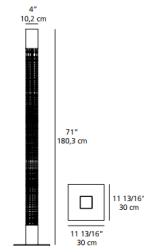

Specifications

COLOR Clear
BODY FINISH Polished Aluminum
WATTAGE 40W
DIMMER Dimmable
DIMENSIONS 4"W x 71"H x 4"D
INTEGRATED LED MODULE 1 x LED/38W/120V LED
INTEGRATED LED MODULE 1 x LED/2W/120V LED
COUNTRY OF ORIGIN Italy

Technical Information

LAMP LIFE 50000 hours
COLOR RENDERING 80 CRI
LAMP COLOR 3000K
LUMENS/WATT 90.16
LUMINOUS FLUX 3426 lumens

Shown in polished aluminum / clear

CLICK TO VIEW PRODUCT

Notes: