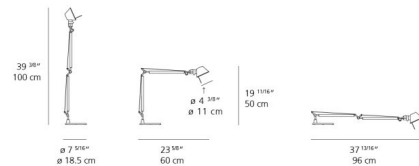

Lightology

lightology.com
866-954-4489
05-21-26

Project: _____
Company: _____
Location: _____ Fixture Type: _____
SPEC #: **ART203459**
Approved On: _____ Approved By: _____

Tolomeo Midi LED Desk Lamp By Artemide

Description

Experience the perfect balance of scale and advanced illumination with the Tolomeo Midi LED Desk Lamp. This versatile fixture offers the iconic adjustability of the Tolomeo series in a mid-sized format, making it ideal for a variety of tasks and spaces. It features a fully adjustable arm crafted from extruded aluminum, providing exceptional reach and precise light positioning. The signature joints and tension control knobs, made from polished die-cast aluminum, alongside robust internal and external tension springs and control cables in stainless steel, ensure fluid movement and lasting durability. Available in a classic Aluminum or a sophisticated Anthracite Grey finish, the lamp seamlessly integrates into any contemporary workspace or living area. The diffuser is impressively tiltable and rotatable a full 360 degrees, allowing you to direct light exactly where needed. A stable weighted steel base provides unwavering support. An integrated LED light source ensures efficient, high-quality illumination, while a convenient dimmer switch is located on the cord for effortless brightness control. UL listed for safety, customers consistently praise its perfect size for most desks and superior light quality, making it an indispensable tool for focused work, reading, or adding a stylish accent to any desk or surface.

Specifications

COLOR	N/A
BODY FINISH	Aluminum
WATTAGE	8W
DIMMER	Included
DIMENSIONS	39.4"L x 19.7"H x 23.6"D
INTEGRATED LED MODULE	1 x LED/8W/120V LED
COUNTRY OF ORIGIN	Italy

Technical Information