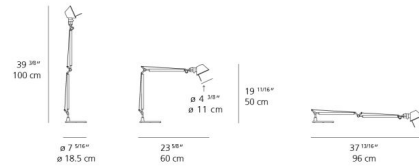

CLICK TO VIEW PRODUCT

Notes: