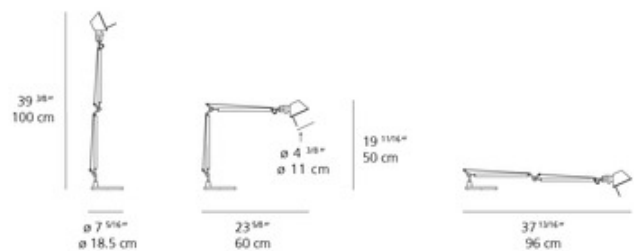

DESIGNER Michele De Lucchi & Giancarlo Fassina
BRAND Artemide

DESCRIPTION

Tolomeo Midi LED Desk Lamp features a fully adjustable arm in extruded aluminum, joints and tension control knobs in polished die-cast aluminum, and internal/external tension springs and control cables in stainless steel. Available in Aluminum or Anthracite Grey. Diffuser tiltable and rotatable 360 degrees. Includes weighted steel base. Integrated 8 watt 120 volt LED light source. Dimmer switch located on cord. 7.3 inch base width x 19.7-39.4 inch adjustable height x 23.6 inch depth. UL listed.

Shown in: Aluminum

SHADE COLOR	N/A
BODY FINISH	Aluminum
WATTAGE	8W
DIMMER	Included
DIMENSIONS	39.4"L x 19.7"H x 23.6"D
INTEGRATED LED MODULE	
LAMP	1 x LED/8W/120V LED
<i>Technical Information</i>	
LUMINOUS FLUX	297 lumens
LUMENS/WATT	37.13
LAMP COLOR	3000K
COLOR RENDERING	80 CRI
SPEC #	ART203459