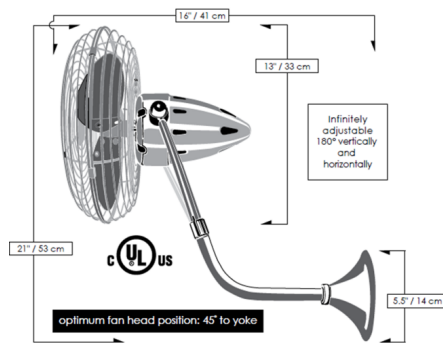

Description

The Matthews-Gerbar Bruna Parede Wall Fan is available in a variety of finishes. The blades of the Bruna Parede wall mounted fan can be infinitely positioned vertically and horizontally across 180 degree arcs to provide maximum directional airflow. It can be mounted in small, awkward spaces or in front of HVAC ducts to make more efficient the heating, ventilation or air conditioning of any room. Includes a 3 speed Decora-style wall control in White. UL Listed. Limited lifetime warranty.

Shown in brushed nickel

Specifications

BLADE COLOR	N/A
BODY FINISH	Brushed Nickel
WATTAGE	N/A
DIMMER	N/A
DIMENSIONS	13"W x 21"H x 16"D
BULB	N/A
COUNTRY OF ORIGIN	Brazil

CLICK TO VIEW PRODUCT

Notes: