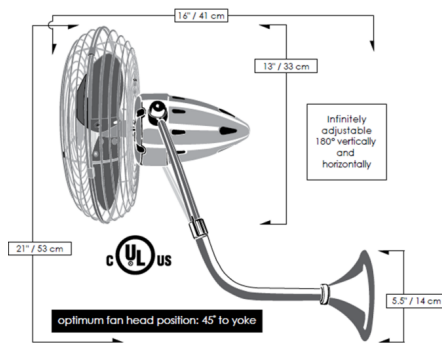

### Description

The Matthews-Gerbar Brunas Parede Wall Fan is available in a variety of finishes. The blades of the Brunas Parede wall mounted fan can be infinitely positioned vertically and horizontally across 180 degree arcs to provide maximum directional airflow. It can be mounted in small, awkward spaces or in front of HVAC ducts to make more efficient the heating, ventilation or air conditioning of any room. Includes a 3 speed Decora-style wall control in White. UL Listed. Limited lifetime warranty.

### Specifications

BLADE COLOR	N/A
BODY FINISH	Brushed Nickel
WATTAGE	N/A
DIMMER	N/A
DIMENSIONS	13"W x 21"H x 16"D
BULB	N/A
COUNTRY OF ORIGIN	Brazil

CLICK TO VIEW PRODUCT

Notes: