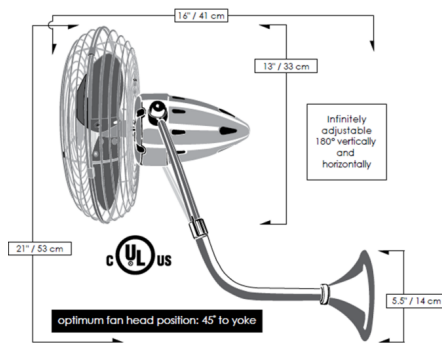

Description

The Matthews-Gerbar Brunas Parede Wall Fan is available in a variety of finishes. The blades of the Brunas Parede wall mounted fan can be infinitely positioned vertically and horizontally across 180 degree arcs to provide maximum directional airflow. It can be mounted in small, awkward spaces or in front of HVAC ducts to make more efficient the heating, ventilation or air conditioning of any room. Includes a 3 speed Decora-style wall control in White. UL Listed. Limited lifetime warranty.

Shown in brushed nickel

Specifications

BLADE COLOR	N/A
BODY FINISH	Brushed Nickel
WATTAGE	N/A
DIMMER	N/A
DIMENSIONS	13"W x 21"H x 16"D
BULB	N/A
COUNTRY OF ORIGIN	Brazil

CLICK TO VIEW PRODUCT

Notes: