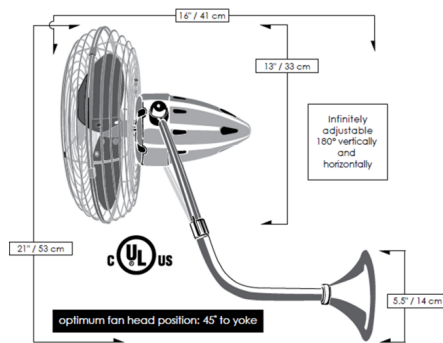

Description

The Matthews-Gerbar Bruna Parede Wall Fan is available in a Brushed Nickel or Chrome finish. The blades of the Bruna Parede wall mounted fan can be infinitely positioned vertically and horizontally across 180 degree arcs to provide maximum directional airflow. It can be mounted in small, awkward spaces. Includes a 3 speed Decora-style wall control in White. UL Listed for Damp Locations. Limited lifetime warranty.

Shown in brushed nickel

Specifications

BLADE COLOR	N/A
BODY FINISH	Brushed Nickel
WATTAGE	N/A
DIMMER	N/A
DIMENSIONS	13"W x 21"H x 16"D
BULB	N/A
COUNTRY OF ORIGIN	Brazil

CLICK TO VIEW PRODUCT

Notes: