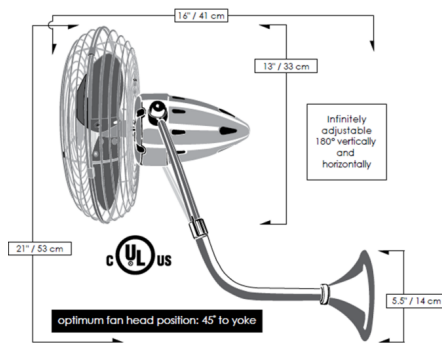

Description

The Matthews-Gerbar Bruna Parede Wall Fan is available in a Brushed Nickel or Chrome finish. The blades of the Bruna Parede wall mounted fan can be infinitely positioned vertically and horizontally across 180 degree arcs to provide maximum directional airflow. It can be mounted in small, awkward spaces. Includes a 3 speed Decora-style wall control in White. UL Listed for Damp Locations. Limited lifetime warranty.

Shown in brushed nickel

Specifications

| | |
|-------------------|--------------------|
| BLADE COLOR | N/A |
| BODY FINISH | Brushed Nickel |
| WATTAGE | N/A |
| DIMMER | N/A |
| DIMENSIONS | 13"W x 21"H x 16"D |
| BULB | N/A |
| COUNTRY OF ORIGIN | Brazil |