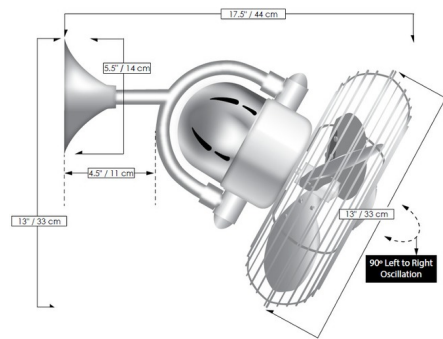

Description

The Atlas Fan Kaye Wall/Ceiling Fan is available in a variety of finishes with hand-balanced metal blades and metal safety cages. Reminiscent of train cabin fans of yester-year, Kaye will cool down your favorite space with poise and determination. Oscillation of 90 degrees allows air flow in any direction. Kaye's profile is low, however its strength and character define it. Includes a 3 speed Decora-style wall control in White and side-mounted wall junction box. Limited lifetime warranty. Optional remote control sold separately.

Shown in polished chrome

Specifications

BLADE COLOR	N/A
BODY FINISH	Polished Chrome
WATTAGE	N/A
DIMMER	N/A
DIMENSIONS	13"W x 17.5"H x 17.5"D
BULB	N/A
COUNTRY OF ORIGIN	China

CLICK TO VIEW PRODUCT

Notes: