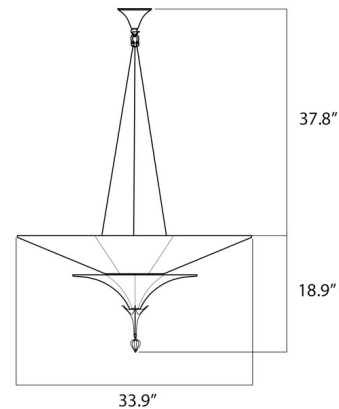

By Venetian Designs

Description

Ascend to new heights of design with the captivating Icaro Pendant, a truly unique lighting sculpture inspired by the daring flight of Icarus in Greek Mythology. This remarkable Italian creation features an innovative glass fiber form, seemingly molded by the intense heat of flying too close to the sun, where elements fuse into a single, breathtaking silhouette. The Icaro Pendant is more than just a light fixture; it's a dramatic art piece that evokes movement and transformation. Its distinctive form and ethereal glow make it an ideal focal point for grand entryways, soaring stairwells, or contemporary living spaces seeking a touch of glamorous and global-inspired design. It seamlessly bridges transitional and modern aesthetics with its compelling narrative. **Note:** The overall height is not adjustable and must be specified at the time of order.

Shown in silver leaf

Specifications

COLOR	Silver Leaf
BODY FINISH	N/A
WATTAGE	100W
DIMMER	Standard 120V
DIMENSIONS	33.86"W x 18.9"H
BULB NOT INCLUDED	9 x A19/Medium (E26)/10W/120V LED
BULB NOT INCLUDED	1 x MR16/GU10/10W/120V LED