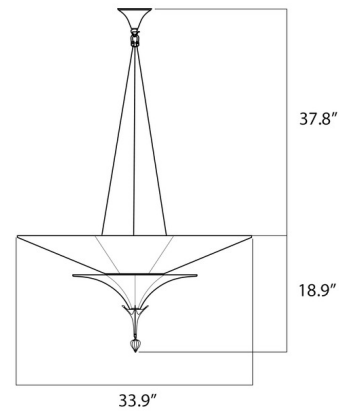

CLICK TO VIEW PRODUCT

Notes: