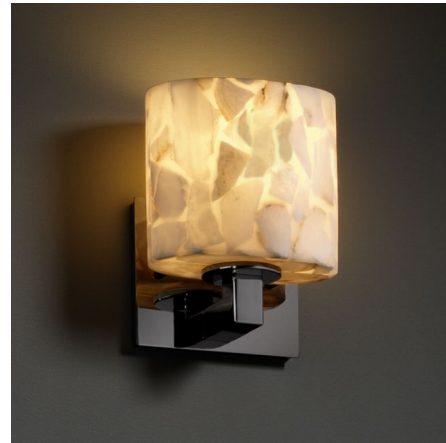

Lightology

lightology.com
866-954-4489
05-25-26

Project: _____

Company: _____

Location: _____ Fixture Type: _____

SPEC #: **JUS204940**

Approved On: _____ Approved By: _____

Modular Oval Wall Sconce

By Justice Design

Description

Modular Oval Wall Sconce is available in a Dark Bronze, Brushed Nickel, Matte Black, Antique Brass, or Polished Chrome finish with Faux Alabaster, Clouds or Alabaster Rocks glass. Provided with Oval glass. Can be mounted as a up or down light. One 60 watt, 120 volt B13 type Medium base Incandescent lamp is required but not included. 6.5 inch width x 7.75 inch height x 4 inch depth. UL Listed for Damp Locations.

Shown in black nickel / alabaster rocks

Specifications

COLOR	Alabaster Rocks
BODY FINISH	Brushed Nickel
WATTAGE	60W
DIMMER	Standard 120V
DIMENSIONS	6.5"W x 7"H x 4"D
BULB NOT INCLUDED	1 x B13/Medium (E26)/60W/120V Incandescent
COUNTRY OF ORIGIN	China