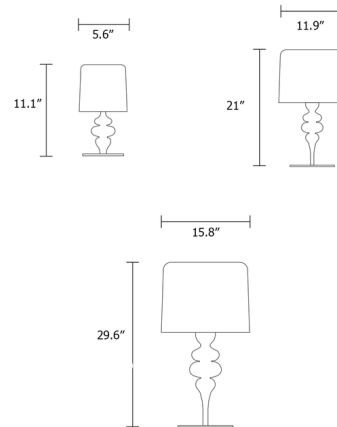

Description

Eva Table Lamp is available in a Magenta, Orange, Jet Black, Matte White, Gold Leaf or Silver Leaf finish. Available in a small, medium or large. Small: One 40 watt, 120 volt B10 type Candelabra base Incandescent lamp. 5.6 inch width x 11.1 inch height. Medium: One 60 watt, 120 volt A19 type Medium base Incandescent lamp. 11.9 inch width x 21 inch height. Large: Three 60 watt, 120 volt A19 type Medium base Incandescent lamps. 15.8 inch width x 29.6 inch height. Lamps are not included.

Shown in matte white

Specifications

COLOR	N/A
BODY FINISH	Matte White
WATTAGE	8W
DIMMER	Standard 120V
DIMENSIONS	11.9"W x 21"H
BULB NOT INCLUDED	1 x A19/Medium (E26)/8W/120V LED
OTHER BULB OPTIONS	1 x A19/Medium (E26)/120V LED 1 x A19/Medium (E26)/60W/120V Incandescent