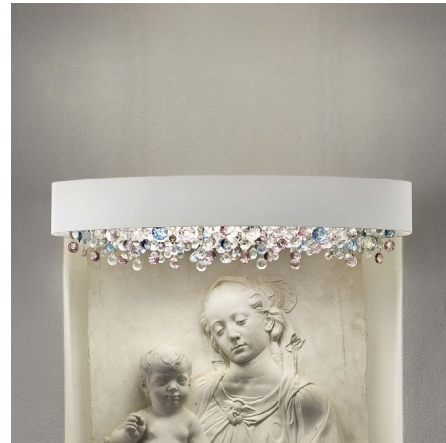

## Ola Wall Light By Masiero

### Description

Ola Wall Light designed by Fly Design Studio, is a unique transitional piece with a fabric shade and gleaming crystals, making this perfect in any room of your home. Features a Silver Leaf shade with Transparent Crystal, Gold Leaf shade with Amber Crystals, Matte Bronze shade with Warm Colored Crystals, Copper Leaf shade with Copper Crystals, or Matte White shade with Cold Colored Crystals. Available in incandescent and LED lamping options. Made in Italy. CE listed. UL listed.

Shown in matte white / cold colored crystals

### Specifications

COLOR	N/A
BODY FINISH	Matte White / Cold Colored Crystals
WATTAGE	86W
DIMMER	Standard 120V
DIMENSIONS	27.55"W x 7.9"H x 6"D
BULB NOT INCLUDED	2 x A19/Medium (E26)/43W/120V Incandescent
OTHER BULB OPTIONS	2 x A19/Medium (E26)/120V LED