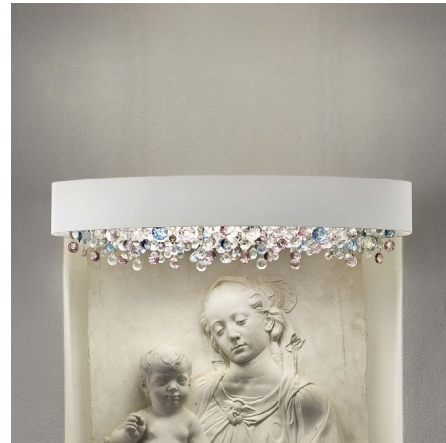

Lightology

lightology.com
866-954-4489
07-09-26

Project: _____

Company: _____

Location: _____ Fixture Type: _____

SPEC #: **MSR206035**

Approved On: _____ Approved By: _____

Ola Wall Light By Masiero

Description

Ola Wall Light designed by Fly Design Studio, is a unique transitional piece with a fabric shade and gleaming crystals, making this perfect in any room of your home. Features a Silver Leaf shade with Transparent Crystal, Gold Leaf shade with Amber Crystals, Matte Bronze shade with Warm Colored Crystals, Copper Leaf shade with Copper Crystals, or Matte White shade with Cold Colored Crystals. Available in incandescent and LED lamping options. Made in Italy. CE listed. UL listed.

Shown in matte white / cold colored crystals

Specifications

COLOR	N/A
BODY FINISH	Matte White / Cold Colored Crystals
WATTAGE	86W
DIMMER	Standard 120V
DIMENSIONS	27.55"W x 7.9"H x 6"D
BULB NOT INCLUDED	2 x A19/Medium (E26)/43W/120V Incandescent
OTHER BULB OPTIONS	2 x A19/Medium (E26)/120V LED