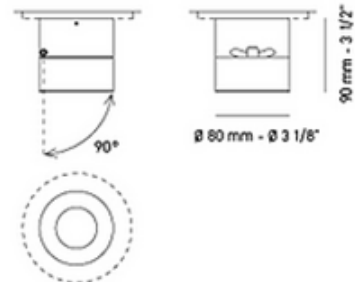

Technical Information

LAMP COLOR	2700K
COLOR RENDERING	80 CRI
BEAM ANGLE	22°

SPEC # AXO206238

COMPANY	PROJECT	FIXTURE TYPE	APPROVED BY	DATE