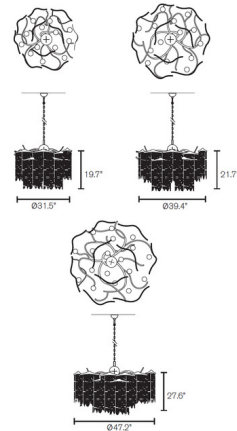

### Description

The Arthur Round Chandelier is inspired by the namesake knight. Light shines through the curtain of metal pieces, in varying lengths hung off the frame, casting glorious shadows across your room. Available in three sizes. Each fixture is a unique, hand crafted piece, and comes with a certificate of authenticity. NOTE - Requires a special rated junction box for fixtures weighing over 50 pounds.

### Specifications

COLOR . . . . . N/A  
BODY FINISH . . . . . Nickel  
WATTAGE . . . . . 48W  
DIMMER . . . . . Standard 120V  
DIMENSIONS . . . . . 31.5"W x 19.7"H  
BULB NOT INCLUDED . . . . . 12 x B10/Candelabra (E12)/4W/120V LED  
OTHER BULB OPTIONS . . . . . 12 x B10/Candelabra (E12)/120V Incandescent  
COUNTRY OF ORIGIN . . . . . Netherlands

### Technical Information

PRODUCT DIMENSIONS . . . . . Adjustable Chain Length: 66.9"

Shown in nickel

CLICK TO VIEW PRODUCT

Notes: