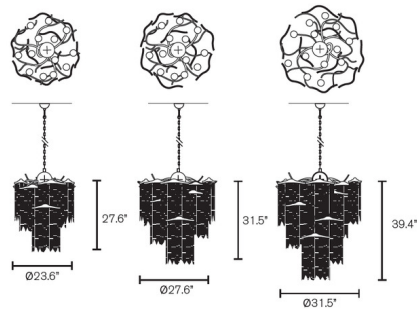

### Description

The Arthur Conical Chandelier is inspired by the namesake knight. Light shines through the curtain of metal pieces, in varying lengths hung off the frame, casting glorious shadows across your room. Available in three sizes. Each fixture is a unique, hand crafted piece, and comes with a certificate of authenticity. NOTE - Requires a special rated junction box for fixtures weighing over 50 pounds.

### Specifications

COLOR . . . . . N/A  
 BODY FINISH . . . . . Nickel  
 WATTAGE . . . . . 40W  
 DIMMER . . . . . Standard 120V  
 DIMENSIONS . . . . . 23.6"W x 27.6"H  
 BULB NOT INCLUDED . . . . . 10 x B10/Candelabra (E12)/4W/120V LED  
 OTHER BULB OPTIONS . . . . . 10 x B10/Candelabra (E12)/120V Incandescent  
 COUNTRY OF ORIGIN . . . . . Netherlands

### Technical Information

PRODUCT DIMENSIONS . . . . . Adjustable Chain Length: 66.9"

Shown in nickel

CLICK TO VIEW PRODUCT

Notes: