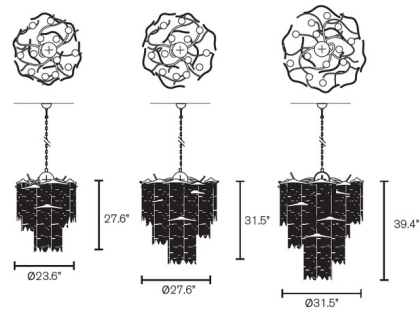

Description

The Arthur Conical Chandelier is inspired by the namesake knight. Light shines through the curtain of metal pieces, in varying lengths hung off the frame, casting glorious shadows across your room. Available in three sizes. Each fixture is a unique, hand crafted piece, and comes with a certificate of authenticity. NOTE - Requires a special rated junction box for fixtures weighing over 50 pounds.

Specifications

COLOR	N/A
BODY FINISH	Nickel
WATTAGE	40W
DIMMER	Standard 120V
DIMENSIONS	23.6"W x 27.6"H
BULB NOT INCLUDED	10 x B10/Candelabra (E12)/4W/120V LED
OTHER BULB OPTIONS	10 x B10/Candelabra (E12)/120V Incandescent
COUNTRY OF ORIGIN	Netherlands

Technical Information

PRODUCT DIMENSIONS	Adjustable Chain Length: 66.9"
--------------------	--------------------------------

Shown in nickel

CLICK TO VIEW PRODUCT

Notes: