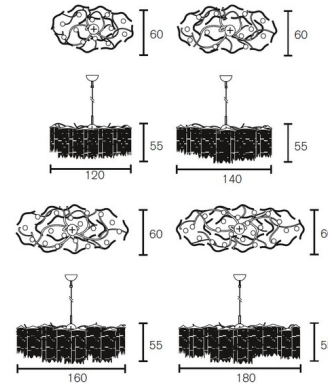

Description

The Arthur Oval Chandelier is inspired by the namesake knight. Light shines through the curtain of metal pieces, in varying lengths hung off the frame, casting glorious shadows across your room. Each fixture is a unique, hand crafted piece, and comes with a certificate of authenticity. Note: Requires a special rated junction box for fixtures weighing over 50 pounds. Includes canopy cover for US junction box.

Shown in nickel

Specifications

COLOR	N/A
BODY FINISH	Nickel
WATTAGE	48W
DIMMER	Standard 120V
DIMENSIONS	55.1"L x 23.6"W x 21.7"H
BULB NOT INCLUDED	12 x B10/Candelabra (E12)/4W/120V LED
OTHER BULB OPTIONS	12 x B10/Candelabra (E12)/120V Incandescent
COUNTRY OF ORIGIN	Netherlands

Technical Information

PRODUCT DIMENSIONS	Adjustable Chain Length: 66.9"
--------------------	--------------------------------

CLICK TO VIEW PRODUCT

Notes: