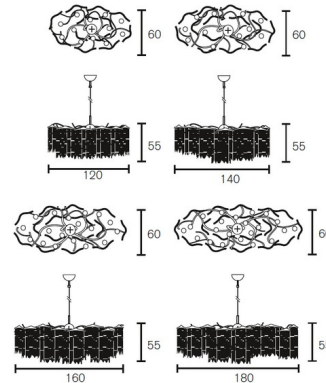

Description

The Arthur Oval Chandelier is inspired by the namesake knight. Light shines through the curtain of metal pieces, in varying lengths hung off the frame, casting glorious shadows across your room. Each fixture is a unique, hand crafted piece, and comes with a certificate of authenticity. Note: Requires a special rated junction box for fixtures weighing over 50 pounds. Includes canopy cover for US junction box.

Shown in nickel

Specifications

COLOR	N/A
BODY FINISH	Nickel
WATTAGE	64W
DIMMER	Standard 120V
DIMENSIONS	70.9"L x 23.6"W x 21.7"H
BULB NOT INCLUDED	16 x B10/Candelabra (E12)/4W/120V LED
OTHER BULB OPTIONS	16 x B10/Candelabra (E12)/120V Incandescent
COUNTRY OF ORIGIN	Netherlands