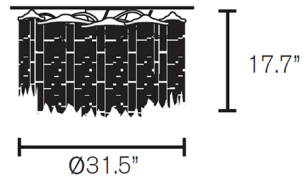

### Specifications

COLOR	N/A
BODY FINISH	Nickel
WATTAGE	24W
DIMMER	Standard 120V
DIMENSIONS	31.5"W x 17.7"H
BULB NOT INCLUDED	6 x B10/Candelabra (E12)/4W/120V LED
OTHER BULB OPTIONS	6 x B10/Candelabra (E12)/120V Incandescent
COUNTRY OF ORIGIN	Netherlands