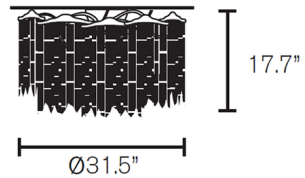

Shown in nickel

Specifications

COLOR	N/A
BODY FINISH	Nickel
WATTAGE	24W
DIMMER	Standard 120V
DIMENSIONS	31.5"W x 17.7"H
BULB NOT INCLUDED	6 x B10/Candelabra (E12)/4W/120V LED
OTHER BULB OPTIONS	6 x B10/Candelabra (E12)/120V Incandescent
COUNTRY OF ORIGIN	Netherlands