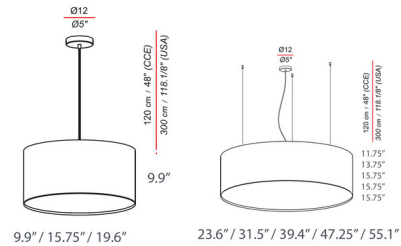

### Specifications

COLOR	Black Cotton
BODY FINISH	Nickel
WATTAGE	8W
DIMMER	Standard 120V
DIMENSIONS	15.75"W x 9.9"H
BULB NOT INCLUDED	1 x A19/Medium (E26)/8W/120V LED
OTHER BULB OPTIONS	1 x A19/Medium (E26)/120V LED
COUNTRY OF ORIGIN	Spain