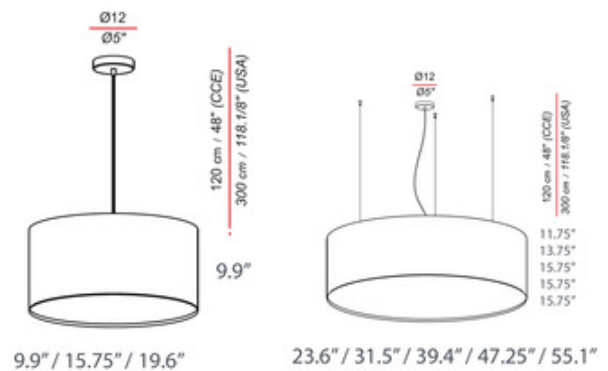

COMPANY	PROJECT	FIXTURE TYPE	APPROVED BY	DATE