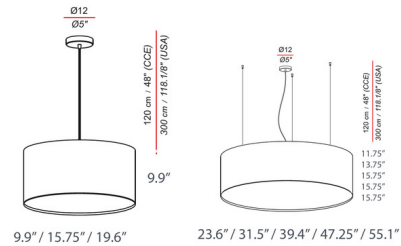

Shown in nickel / black cotton

Specifications

COLOR	Black Cotton
BODY FINISH	Nickel
WATTAGE	8W
DIMMER	Standard 120V
DIMENSIONS	15.75"W x 9.9"H
BULB NOT INCLUDED	1 x A19/Medium (E26)/8W/120V LED
OTHER BULB OPTIONS	1 x A19/Medium (E26)/120V LED
COUNTRY OF ORIGIN	Spain