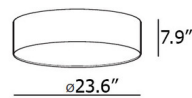

Lightology

lightology.com
866-954-4489
04-24-26

Project: _____

Company: _____

Location: _____ Fixture Type: _____

SPEC #: **ELT206771**

Approved On: _____ Approved By: _____

Aros Ceiling Flush Light

By El Torrent

Description

The Aros Ceiling Flush Light by the El Torrent design team, adds a bold decorative look to virtually any interior space. The fabric shade comes in a variety of colors to blend in your room. Available in four sizes.

Shown in nickel / black cotton

AOP.080

Specifications

COLOR	Black Cotton
BODY FINISH	Nickel
WATTAGE	18W
DIMMER	Standard 120V
DIMENSIONS	47.2"W x 7.9"H
BULB NOT INCLUDED	3 x A15/Medium (E26)/6W/120V LED
COUNTRY OF ORIGIN	Spain

CLICK TO VIEW PRODUCT

Notes: