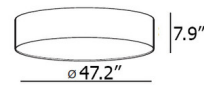

### Specifications

COLOR	Black Cotton
BODY FINISH	Nickel
WATTAGE	18W
DIMMER	Standard 120V
DIMENSIONS	47.2"W x 7.9"H
BULB NOT INCLUDED	3 x A15/Medium (E26)/6W/120V LED
COUNTRY OF ORIGIN	Spain

CLICK TO VIEW PRODUCT