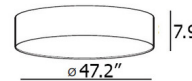

Shown in nickel / black cotton

AOP.060

ø19.6"

7.9"

AOP.080

ø23.6"

7.9"

AOP.100

ø31.5"

7.9"

AOP.120

ø47.2"

7.9"

Specifications

COLOR	Black Cotton
BODY FINISH	Nickel
WATTAGE	18W
DIMMER	Standard 120V
DIMENSIONS	47.2"W x 7.9"H
BULB NOT INCLUDED	3 x A15/Medium (E26)/6W/120V LED
COUNTRY OF ORIGIN	Spain