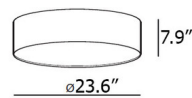

Shown in nickel / black cotton

AOP.060

ø19.6"

7.9"

AOP.080

ø23.6"

7.9"

AOP.100

ø31.5"

7.9"

AOP.120

ø47.2"

7.9"

Specifications

COLOR	Black Cotton
BODY FINISH	Nickel
WATTAGE	18W
DIMMER	Standard 120V
DIMENSIONS	47.2"W x 7.9"H
BULB NOT INCLUDED	3 x A15/Medium (E26)/6W/120V LED
COUNTRY OF ORIGIN	Spain