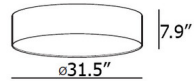

Shown in nickel / black cotton

AOP.060

ø19.6"

7.9"

AOP.080

ø23.6"

7.9"

AOP.100

ø31.5"

7.9"

AOP.120

ø47.2"

7.9"

Specifications

COLOR	Black Cotton
BODY FINISH	Nickel
WATTAGE	18W
DIMMER	Standard 120V
DIMENSIONS	47.2"W x 7.9"H
BULB NOT INCLUDED	3 x A15/Medium (E26)/6W/120V LED
COUNTRY OF ORIGIN	Spain