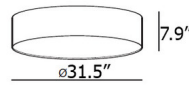

Lightology

lightology.com
866-954-4489
04-24-26

Project: _____

Company: _____

Location: _____ Fixture Type: _____

SPEC #: **ELT206771**

Approved On: _____ Approved By: _____

Aros Ceiling Flush Light

By El Torrent

Description

The Aros Ceiling Flush Light by the El Torrent design team, adds a bold decorative look to virtually any interior space. The fabric shade comes in a variety of colors to blend in your room. Available in four sizes.

Shown in nickel / black cotton

AOP.100

Specifications

COLOR	Black Cotton
BODY FINISH	Nickel
WATTAGE	18W
DIMMER	Standard 120V
DIMENSIONS	47.2"W x 7.9"H
BULB NOT INCLUDED	3 x A15/Medium (E26)/6W/120V LED
COUNTRY OF ORIGIN	Spain

CLICK TO VIEW PRODUCT

Notes: