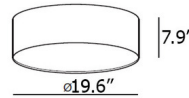

Shown in nickel / black cotton

AOP.060