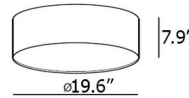

Shown in nickel / black cotton

AOP.060

ø19.6"

7.9"

AOP.080

ø23.6"

7.9"

AOP.100

ø31.5"

7.9"

AOP.120

ø47.2"

7.9"

Specifications

COLOR	Black Cotton
BODY FINISH	Nickel
WATTAGE	18W
DIMMER	Standard 120V
DIMENSIONS	47.2"W x 7.9"H
BULB NOT INCLUDED	3 x A15/Medium (E26)/6W/120V LED
COUNTRY OF ORIGIN	Spain