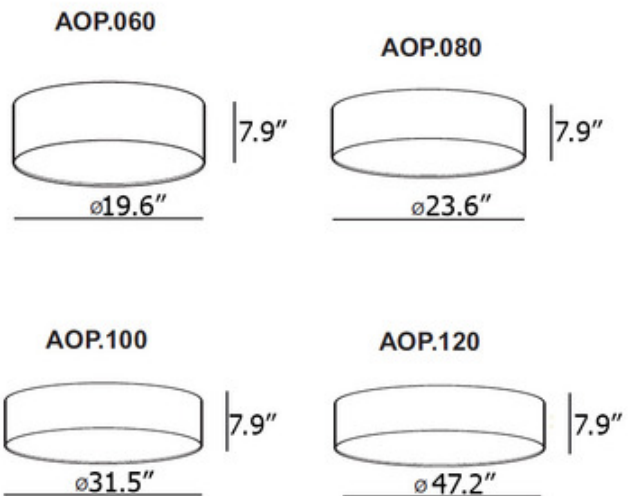

COMPANY	PROJECT	FIXTURE TYPE	APPROVED BY	DATE