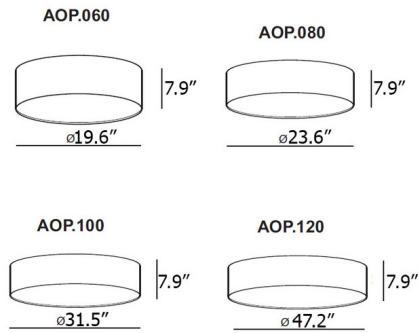

Shown in nickel / taupe linen

Specifications

COLOR	Taupe Linen
BODY FINISH	Nickel
WATTAGE	48W
DIMMER	Standard 120V
DIMENSIONS	31.5"W x 7.9"H
BULB NOT INCLUDED	6 x A19/Medium (E26)/8W/120V LED
OTHER BULB OPTIONS	6 x A19/Medium (E26)/120V LED 6 x A19/Medium (E26)/60W/120V Incandescent
COUNTRY OF ORIGIN	Spain