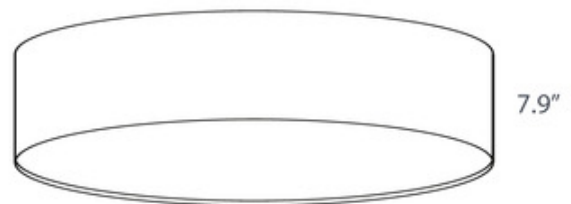

BRAND

El Torrent

DESCRIPTION

The Aros Ceiling Flush Light by the El Torrent design team, adds a bold decorative look to virtually any interior space. The fabric shade comes in a variety of colors to blend in your room. Available in four sizes.

Shown in: Nickel / Taupe Linen

SHADE COLOR	Taupe Linen
BODY FINISH	Nickel
WATTAGE	48W
DIMMER	Standard 120V
DIMENSIONS	31.5"W x 7.9"H
LAMP	6 x A19/Medium (E26)/8W/120V LED 6 x A19/Medium (E26)/120V LED 6 x A19/Medium (E26)/60W/120V Incandescent

17.75" / 19.6" / 23.6" / 31.5"

ITEM NUMBER

ELT206810

COMPANY

PROJECT

FIXTURE TYPE

APPROVED BY

DATE
