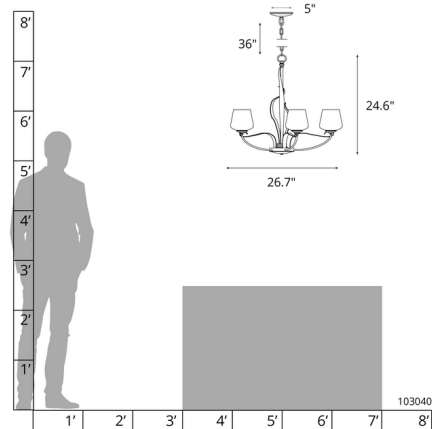

By Hubbardton Forge

Description

The Flora Twining Chandelier brings a soft detailed look to your interior space. The gentle cup shaped glass shades are complemented by hand forged twining steel vines that hugs the main stem. Canopy: 5 inch diameter. Sloped ceiling adaptable. Lifetime Limited Warranty when installed in residential setting. Handcrafted to order by skilled artisans in Vermont, USA.

Specifications

COLOR Opal
 BODY FINISH Bronze
 WATTAGE 25W
 DIMMER Standard 120V
 DIMENSIONS 26.7"W x 24.6"H
 BULB NOT INCLUDED 5 x B10/Medium (E26)/5W/120V LED
 OTHER BULB OPTIONS 5 x B10/Medium (E26)/120V Incandescent
 COUNTRY OF ORIGIN United States

Technical Information

PRODUCT DIMENSIONS Adjustable Chain Length: 36"

Shown in bronze / opal

CLICK TO VIEW PRODUCT

Notes: