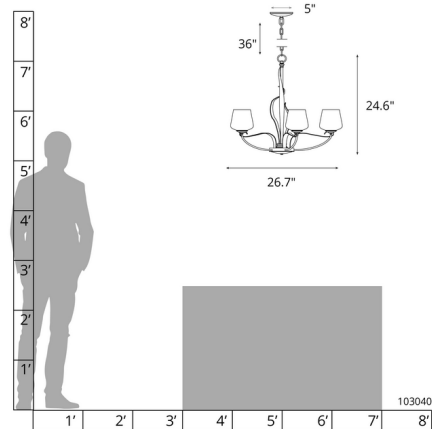

Description

The Flora Twining Chandelier brings a soft detailed look to your interior space. The gentle cup shaped glass shades are complemented by hand forged twining steel vines that hugs the main stem. Canopy: 5 inch diameter. Sloped ceiling adaptable. Lifetime Limited Warranty when installed in residential setting. Handcrafted to order by skilled artisans in Vermont, USA.

Specifications

COLOR Opal
 BODY FINISH Bronze
 WATTAGE 25W
 DIMMER Standard 120V
 DIMENSIONS 26.7"W x 24.6"H
 BULB NOT INCLUDED 5 x B10/Medium (E26)/5W/120V LED
 OTHER BULB OPTIONS 5 x B10/Medium (E26)/120V Incandescent
 COUNTRY OF ORIGIN United States

Technical Information

PRODUCT DIMENSIONS Adjustable Chain Length: 36"

Shown in bronze / opal

CLICK TO VIEW PRODUCT

Notes: