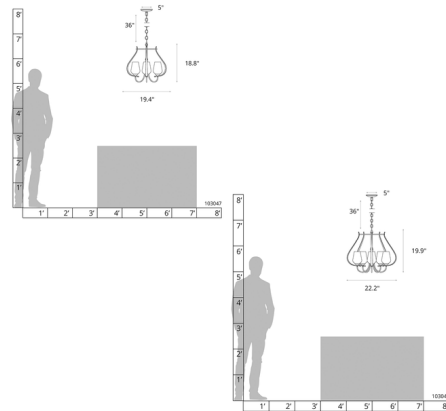

Description

The Flora Cage Chandelier brings a soft detailed look to your interior space. The gentle tulip shaped shades are complemented by hand forged twining steel vine that hugs the circular rim. Canopy: 5 inch diameter. Sloped ceiling adaptable. Lifetime Limited Warranty when installed in residential setting. Handcrafted to order by skilled artisans in Vermont, USA.

Shown in dark smoke / opal

Specifications

COLOR	Opal
BODY FINISH	Dark Smoke
WATTAGE	22.5W
DIMMER	Standard 120V
DIMENSIONS	22.2"W x 19.9"H
BULB NOT INCLUDED	5 x JCD/G9/4.5W/120V LED
COUNTRY OF ORIGIN	United States