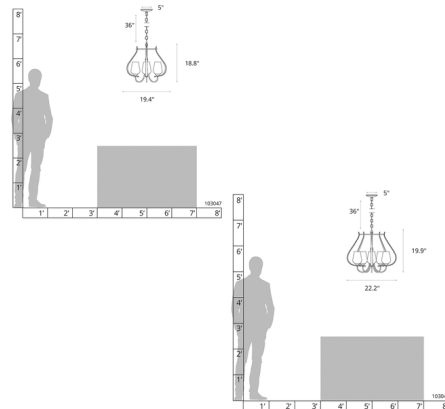

By Hubbardton Forge

Description

The Flora Cage Chandelier brings a soft detailed look to your interior space. The gentle tulip shaped shades are complemented by hand forged twining steel vine that hugs the circular rim. Canopy: 5 inch diameter. Sloped ceiling adaptable. Lifetime Limited Warranty when installed in residential setting. Handcrafted to order by skilled artisans in Vermont, USA.

Specifications

COLOR Opal
 BODY FINISH Bronze
 WATTAGE 13.5W
 DIMMER Standard 120V
 DIMENSIONS 19.4"W x 18.8"H
 BULB NOT INCLUDED 3 x JCD/G9/4.5W/120V LED
 COUNTRY OF ORIGIN United States

Technical Information

PRODUCT DIMENSIONS Adjustable Chain Length: 36"

Shown in bronze / opal

CLICK TO VIEW PRODUCT

Notes: