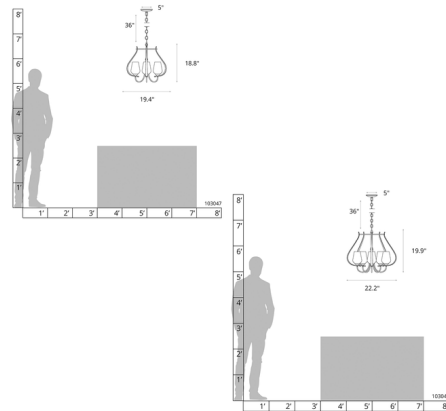

By Hubbardton Forge

Description

The Flora Cage Chandelier brings a soft detailed look to your interior space. The gentle tulip shaped shades are complemented by hand forged twining steel vine that hugs the circular rim. Canopy: 5 inch diameter. Sloped ceiling adaptable. Lifetime Limited Warranty when installed in residential setting. Handcrafted to order by skilled artisans in Vermont, USA.

Shown in bronze / opal

Specifications

COLOR Opal
BODY FINISH Bronze
WATTAGE 13.5W
DIMMER Standard 120V
DIMENSIONS 19.4"W x 18.8"H
BULB NOT INCLUDED 3 x JCD/G9/4.5W/120V LED
COUNTRY OF ORIGIN United States

Technical Information

PRODUCT DIMENSIONS Adjustable Chain Length: 36"

CLICK TO VIEW PRODUCT

Notes: