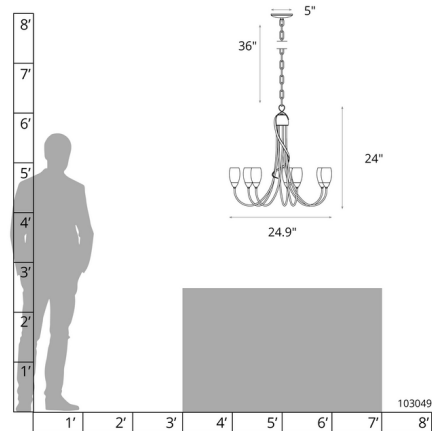

By Hubbardton Forge

Description

The Flora Tall Chandelier brings a soft detailed look to your interior space. The gentle tulip shaped shades are complemented by hand forged twining steel vine that hugs a stem. Canopy: 5 inch diameter. Sloped ceiling adaptable. Lifetime Limited Warranty when installed in residential setting. Handcrafted to order by skilled artisans in Vermont, USA.

Specifications

COLOR Opal
BODY FINISH Bronze
WATTAGE 31.5W
DIMMER Standard 120V
DIMENSIONS 24.9"W x 24"H
BULB NOT INCLUDED 7 x JCD/G9/4.5W/120V LED
OTHER BULB OPTIONS 7 x JCD/G9/120V LED
COUNTRY OF ORIGIN United States

Technical Information

PRODUCT DIMENSIONS Adjustable Chain Length: 36"

Shown in bronze / opal

CLICK TO VIEW PRODUCT

Notes: