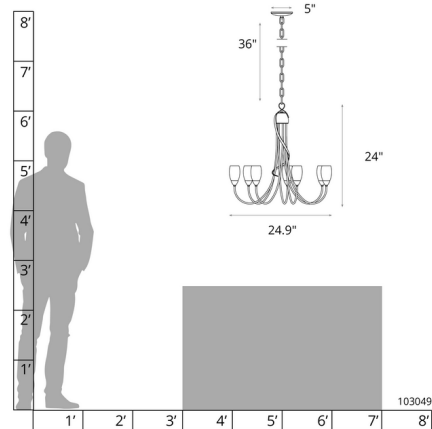

### Description

The Flora Tall Chandelier brings a soft detailed look to your interior space. The gentle tulip shaped shades are complemented by hand forged twining steel vine that hugs a stem. Canopy: 5 inch diameter. Sloped ceiling adaptable. Lifetime Limited Warranty when installed in residential setting. Handcrafted to order by skilled artisans in Vermont, USA.

### Specifications

COLOR	Opal
BODY FINISH	Bronze
WATTAGE	31.5W
DIMMER	Standard 120V
DIMENSIONS	24.9"W x 24"H
BULB NOT INCLUDED	7 x JCD/G9/4.5W/120V LED
OTHER BULB OPTIONS	7 x JCD/G9/120V LED
COUNTRY OF ORIGIN	United States

### Technical Information

PRODUCT DIMENSIONS . . . . . Adjustable Chain Length: 36"

Shown in bronze / opal

CLICK TO VIEW PRODUCT

Notes: