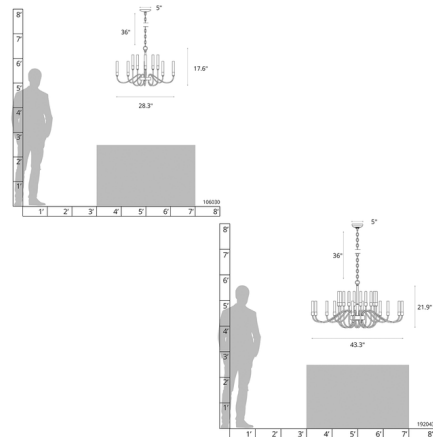

Description

The Lisse Chandelier is inspired by the tulip buds of the namesake town in Holland. Slim steel arms curve up supporting the cylindrical glass diffusers. Available in two sizes. Canopy: 5 inch diameter. Slope ceiling adaptable. Lifetime Limited Warranty when installed in residential setting. Handcrafted to order by skilled artisans in Vermont, USA.

Specifications

COLOR Opal
 BODY FINISH Dark Smoke
 WATTAGE 600W
 DIMMER Standard 120V
 DIMENSIONS 28.3"W x 17.6"H
 BULB NOT INCLUDED 10 x JCD/G9/60W/120V Halogen
 OTHER BULB OPTIONS 10 x JCD/G9/120V LED
 COUNTRY OF ORIGIN United States

Technical Information

PRODUCT DIMENSIONS Adjustable Chain Length: 36"

Notes:

Shown in dark smoke / opal

CLICK TO VIEW PRODUCT