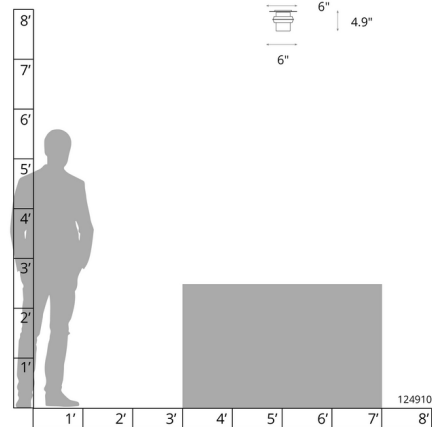

Shown in vintage platinum

Specifications

COLOR	N/A
BODY FINISH	Vintage Platinum
WATTAGE	4.5W
DIMMER	Standard 120V
DIMENSIONS	6"W x 4.9"H
BULB NOT INCLUDED	1 x JCD/G9/4.5W/120V LED
OTHER BULB OPTIONS	1 x JCD/G9/120V LED
COUNTRY OF ORIGIN	United States

Technical Information

PRODUCT DIMENSIONS	Canopy: 6" Sq.
--------------------	----------------

CLICK TO VIEW PRODUCT

Notes: