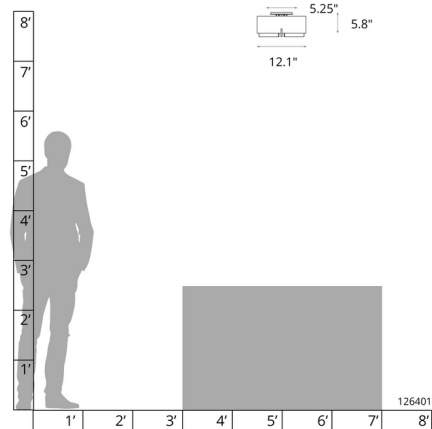

Shown in dark smoke / opal

Specifications

COLOR	Opal
BODY FINISH	Dark Smoke
WATTAGE	4.5W
DIMMER	Standard 120V
DIMENSIONS	12.1"W x 5.8"H
BULB NOT INCLUDED	1 x JCD/G9/4.5W/120V LED
OTHER BULB OPTIONS	1 x JCD/G9/120V LED
COUNTRY OF ORIGIN	United States

Technical Information

PRODUCT DIMENSIONS Canopy: 5.3" Dia.

CLICK TO VIEW PRODUCT

Notes: