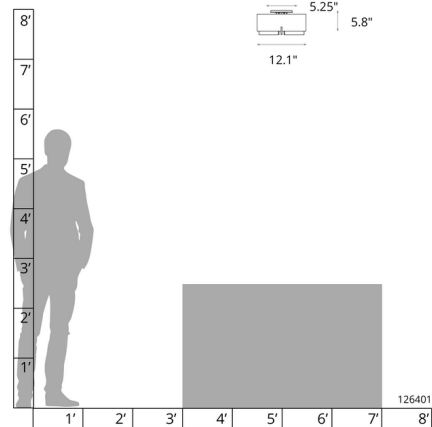

Shown in dark smoke / opal

Specifications

COLOR	Opal
BODY FINISH	Dark Smoke
WATTAGE	4.5W
DIMMER	Standard 120V
DIMENSIONS	12.1"W x 5.8"H
BULB NOT INCLUDED	1 x JCD/G9/4.5W/120V LED
OTHER BULB OPTIONS	1 x JCD/G9/120V LED
COUNTRY OF ORIGIN	United States

Technical Information

PRODUCT DIMENSIONS	Canopy: 5.3" Dia.
--------------------	-------------------

CLICK TO VIEW PRODUCT

Notes: