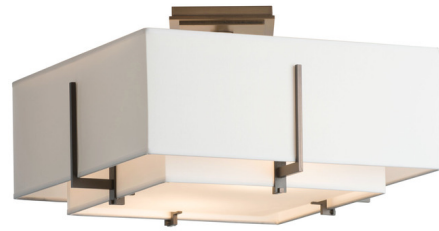

Lightology

lightology.com
866-954-4489
04-24-26

Project: _____

Company: _____

Location: _____ Fixture Type: _____

SPEC #: **HUB207661**

Approved On: _____ Approved By: _____

Exos Square Double Shade Semi Flush Ceiling Light By Hubbardton Forge

Description

The Exos Square Double Shade Semi Flush Ceiling Light brings a clean bold look to your interior space. Dual square shaped fabric shades, the inner shade being Natural Anna, are cradled by hand forged steel bars, casting warm shadows across your room. Lifetime Limited Warranty when installed in residential setting. Handcrafted to order by skilled artisans in Vermont, USA. Note: No Light Grey outer shade with Sterling finish in 16.6 inch and 20.6 inch sizes.

Shown in dark smoke / natural anna

Specifications

COLOR	Natural Anna
BODY FINISH	Dark Smoke
WATTAGE	120W
DIMMER	Standard 120V
DIMENSIONS	16.6"W x 9.8"H
BULB NOT INCLUDED	2 x A19/Medium (E26)/60W/120V Incandescent
OTHER BULB OPTIONS	2 x A19/Medium (E26)/120V LED
COUNTRY OF ORIGIN	United States