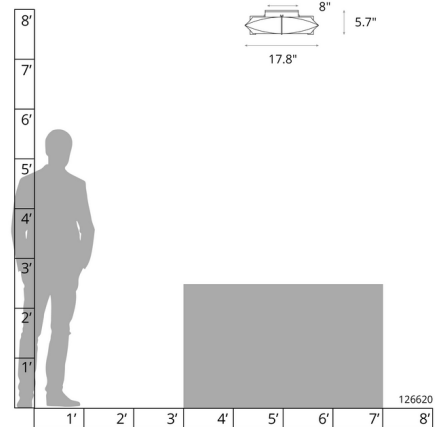

Specifications

COLOR Spun Frost
BODY FINISH Dark Smoke
WATTAGE 150W
DIMMER Standard 120V
DIMENSIONS 17.8"W x 5.7"H
BULB NOT INCLUDED 2 x A19/Medium (E26)/75W/120V Incandescent
OTHER BULB OPTIONS 2 x A19/Medium (E26)/120V LED
COUNTRY OF ORIGIN United States

Technical Information

PRODUCT DIMENSIONS Canopy: 8" Dia.

Shown in dark smoke / spun frost

CLICK TO VIEW PRODUCT

Notes: