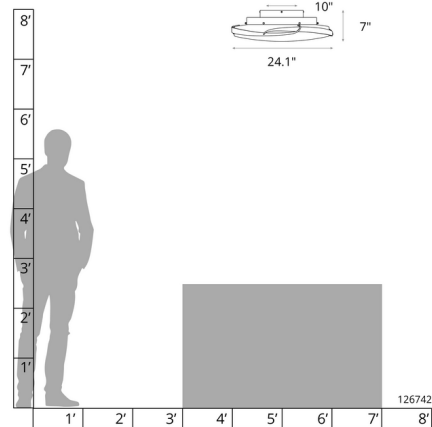

Specifications

COLOR	Opal
BODY FINISH	Dark Smoke
WATTAGE	25W
DIMMER	Low Voltage Electronic
DIMENSIONS	24.1"W x 7"H
INTEGRATED LED MODULE	1 x LED/25W/120V LED
COUNTRY OF ORIGIN	United States

Technical Information

PRODUCT DIMENSIONS	Canopy: 10" Dia
COLOR RENDERING	93 CRI
LAMP COLOR	3000K
LUMENS/WATT	56.00
LUMINOUS FLUX	1400 lumens

Shown in dark smoke / opal

CLICK TO VIEW PRODUCT

Notes: