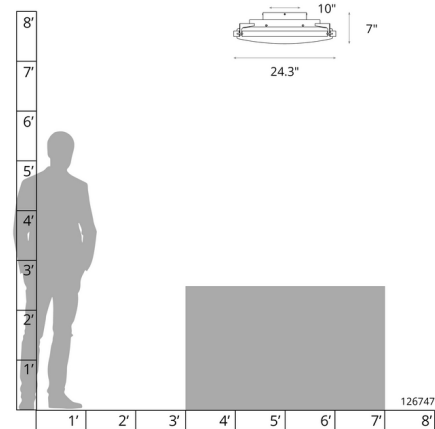

### Specifications

COLOR	Opal
BODY FINISH	Dark Smoke
WATTAGE	28W
DIMMER	Standard 120V
DIMENSIONS	24.3"W x 7"H
INTEGRATED LED MODULE	1 x LED/28W/120V LED
COUNTRY OF ORIGIN	United States

### Technical Information

PRODUCT DIMENSIONS	Canopy: 9.7" Dia.
COLOR RENDERING	93 CRI
LAMP COLOR	3000K
LUMENS/WATT	50.00
LUMINOUS FLUX	1400 lumens

Shown in dark smoke / opal

CLICK TO VIEW PRODUCT

Notes: