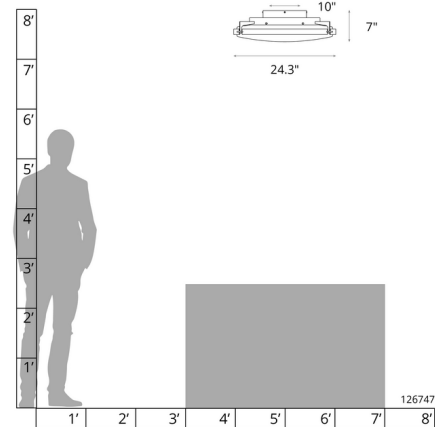

Specifications

COLOR	Opal
BODY FINISH	Dark Smoke
WATTAGE	28W
DIMMER	Standard 120V
DIMENSIONS	24.3"W x 7"H
INTEGRATED LED MODULE	1 x LED/28W/120V LED
COUNTRY OF ORIGIN	United States

Technical Information

PRODUCT DIMENSIONS	Canopy: 9.7" Dia.
COLOR RENDERING	93 CRI
LAMP COLOR	3000K
LUMENS/WATT	50.00
LUMINOUS FLUX	1400 lumens

Shown in dark smoke / opal

CLICK TO VIEW PRODUCT

Notes: