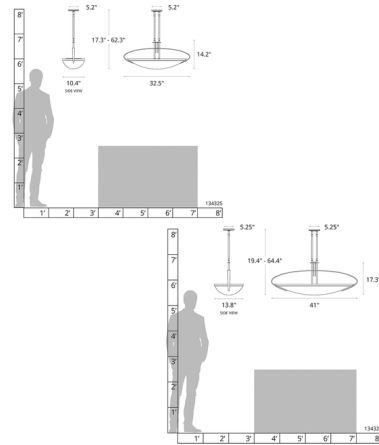

Description

The Mackintosh Oval Pendant pays homage to the well known architect whose art nouveau and post impressionist work in stained glass, Charles Rennie Mackintosh. The sweeping curves of Opal glass are complemented by lines of steel. Available with Standard, Short and Long Length options. Canopy: 5.25 inch square. Slope ceiling adaptable one way to 45 degrees. Double down-rod fixtures can be used in one direction only. The two down-rods must remain the same length. The fixtures will run parallel or along the slope, but not perpendicular or up the slope. Lifetime Limited Warranty when installed in residential setting. Handcrafted to order by skilled artisans in Vermont, USA.

Specifications

COLOR Opal
BODY FINISH Dark Smoke
WATTAGE 200W
DIMMER Standard 120V
DIMENSIONS 32.5"W x 14.2"H x 10.4"D
BULB NOT INCLUDED 2 x A19/Medium (E26)/100W/120V Incandescent
OTHER BULB OPTIONS 2 x A19/Medium (E26)/120V LED
COUNTRY OF ORIGIN United States

Technical Information

PRODUCT DIMENSIONS Min/Max Adjustable Overall Height: 16.5"-61.5"

Shown in dark smoke / opal

CLICK TO VIEW PRODUCT

Notes: