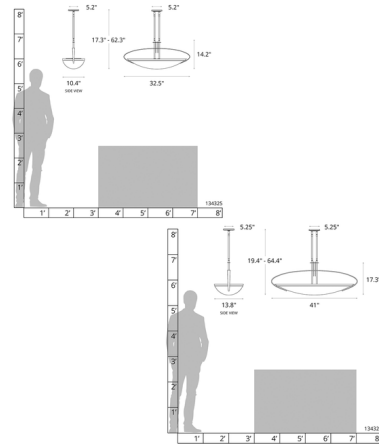

Description

The Mackintosh Oval Pendant pays homage to the well known architect whose art nouveau and post impressionist work in stained glass, Charles Rennie Mackintosh. The sweeping curves of Opal glass are complemented by lines of steel. Available with Standard, Short and Long Length options. Canopy: 5.25 inch square. Slope ceiling adaptable one way to 45 degrees. Double down-rod fixtures can be used in one direction only. The two down-rods must remain the same length. The fixtures will run parallel or along the slope, but not perpendicular or up the slope. Lifetime Limited Warranty when installed in residential setting. Handcrafted to order by skilled artisans in Vermont, USA.

Specifications

COLOR Opal
 BODY FINISH Dark Smoke
 WATTAGE 200W
 DIMMER Standard 120V
 DIMENSIONS 32.5"W x 14.2"H x 10.4"D
 BULB NOT INCLUDED 2 x A19/Medium (E26)/100W/120V Incandescent
 OTHER BULB OPTIONS 2 x A19/Medium (E26)/120V LED
 COUNTRY OF ORIGIN United States

Technical Information

PRODUCT DIMENSIONS Min/Max Adjustable Overall Height: 16.5"-61.5"

Shown in dark smoke / opal

CLICK TO VIEW PRODUCT

Notes: