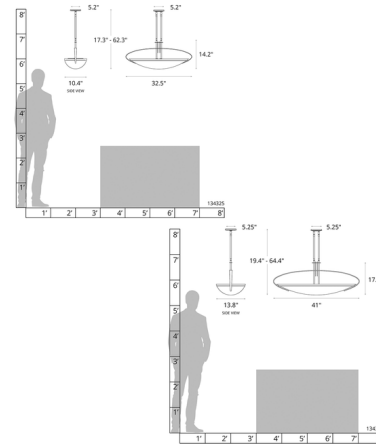

### Description

The Mackintosh Oval Pendant pays homage to the well known architect whose art nouveau and post impressionist work in stained glass, Charles Rennie Mackintosh. The sweeping curves of Opal glass are complemented by lines of steel. Available with Standard, Short and Long Length options. Canopy: 5.25 inch square. Slope ceiling adaptable one way to 45 degrees. Double down-rod fixtures can be used in one direction only. The two down-rods must remain the same length. The fixtures will run parallel or along the slope, but not perpendicular or up the slope. Lifetime Limited Warranty when installed in residential setting. Handcrafted to order by skilled artisans in Vermont, USA.

### Specifications

COLOR . . . . . Opal  
 BODY FINISH . . . . . Dark Smoke  
 WATTAGE . . . . . 200W  
 DIMMER . . . . . Standard 120V  
 DIMENSIONS . . . . . 41"W x 17.3"H x 13.8"D  
 BULB NOT INCLUDED . . . . . 2 x A19/Medium (E26)/100W/120V Incandescent  
 OTHER BULB OPTIONS . . . . . 2 x A19/Medium (E26)/120V LED  
 COUNTRY OF ORIGIN . . . . . United States

### Technical Information

PRODUCT DIMENSIONS . . . . . Min/Max Adjustable Overall Height: 19.4"-64.4"

Shown in dark smoke / opal

CLICK TO VIEW PRODUCT

Notes: