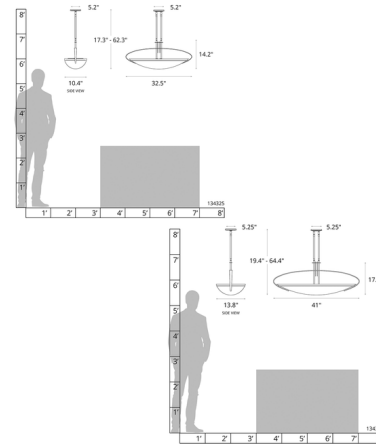

Shown in dark smoke / opal

CLICK TO VIEW PRODUCT

Notes: