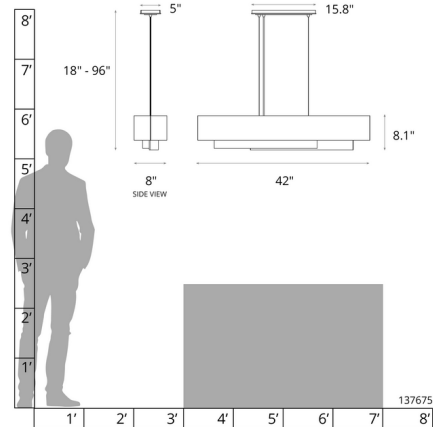

By Hubbardton Forge

Description

The Oceanus Linear Pendant gives the illusion of waves of water on the heavily peened aluminum peeking from below the rectangular fabric shade. Canopy: 15.8 inch x 5 inch rectangle. Slope ceiling adaptable to 45 degrees. Lifetime Limited Warranty when installed in residential setting. Handcrafted to order by skilled artisans in Vermont, USA.

Shown in vintage platinum / natural anna

Specifications

COLOR Natural Anna
 BODY FINISH Vintage Platinum
 WATTAGE 32W
 DIMMER Standard 120V
 DIMENSIONS 42\"/>

Technical Information

PRODUCT DIMENSIONS Min/Max Adjustable Length: 18\"/>