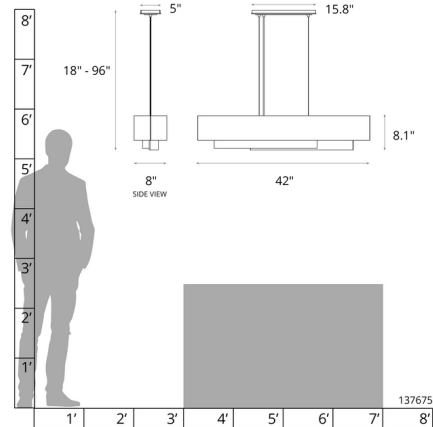

Lightology

lightology.com
866-954-4489
04-26-26

Project: _____
 Company: _____
 Location: _____ Fixture Type: _____
 SPEC #: **HUB208130**
 Approved On: _____ Approved By: _____

Oceanus Linear Pendant By Hubbardton Forge

Description

The Oceanus Linear Pendant gives the illusion of waves of water on the heavily peened aluminum peeking from below the rectangular fabric shade. Canopy: 15.8 inch x 5 inch rectangle. Slope ceiling adaptable to 45 degrees. Lifetime Limited Warranty when installed in residential setting. Handcrafted to order by skilled artisans in Vermont, USA.

Shown in vintage platinum / natural anna

Specifications

COLOR Natural Anna
 BODY FINISH Vintage Platinum
 WATTAGE 32W
 DIMMER Standard 120V
 DIMENSIONS 42\"/>

Technical Information

PRODUCT DIMENSIONS Min/Max Adjustable Length: 18\"/>