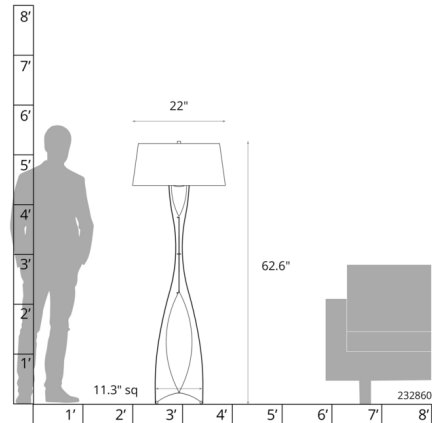

### Specifications

COLOR	Natural Anna
BODY FINISH	Dark Smoke
WATTAGE	10W
DIMMER	Included
DIMENSIONS	22"W x 62.6"H
BULB INCLUDED	1 x A19/Medium (E26)/10W/120V LED
OTHER BULB OPTIONS	1 x A19/Medium (E26)/120V Incandescent
COUNTRY OF ORIGIN	United States

### Technical Information

PRODUCT DIMENSIONS	Cord: 120"
--------------------	------------

Shown in dark smoke / natural anna

CLICK TO VIEW PRODUCT

Notes: