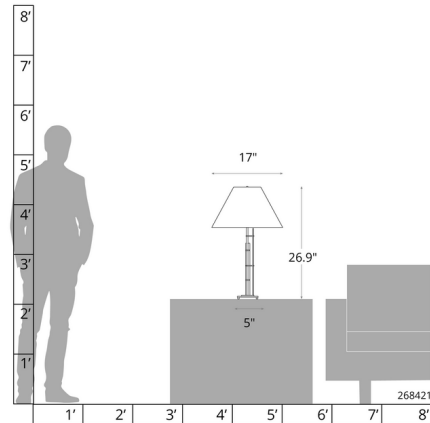

### Description

The Metra Double Table Lamp brings a strong, minimalist look to your interior space. Clean lines of hand worked steel are topped with a cone shaped fabric shade. Dimmer is located on the lamp socket. Lifetime Limited Warranty when installed in residential setting. Handcrafted to order by skilled artisans in Vermont, USA.

### Specifications

|                    |  |
|--------------------|--|
| COLOR              | Natural Anna                           |
| BODY FINISH        | Dark Smoke                             |
| WATTAGE            | 10W                                    |
| DIMMER             | Included                               |
| DIMENSIONS         | 14"W x 26.9"H                          |
| BULB INCLUDED      | 1 x A19/Medium (E26)/10W/120V LED      |
| OTHER BULB OPTIONS | 1 x A19/Medium (E26)/120V Incandescent |
| COUNTRY OF ORIGIN  | United States                          |