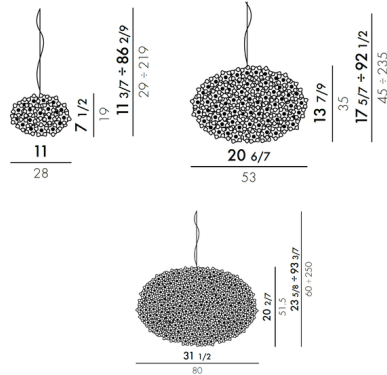

## Bloom Round Pendant

By Kartell

### Description

As fresh as a spring bouquet, the Bloom Round Pendants features delicate flowers that form an oval shade. A series of tiny lights located on the internal frame shine through the petals to refract on their faceted surfaces. Choose from an array of colors to match any decor style. Hang solo or in clusters for dramatic effect.

### Specifications

COLOR . . . . . Crystal  
 BODY FINISH . . . . . N/A  
 WATTAGE . . . . . 13.5W  
 DIMMER . . . . . Standard 120V  
 DIMENSIONS . . . . . 11"W x 7.5"H  
 BULB NOT INCLUDED . . . . . 3 x JCD/G9/4.5W/120V LED  
 COUNTRY OF ORIGIN . . . . . Italy