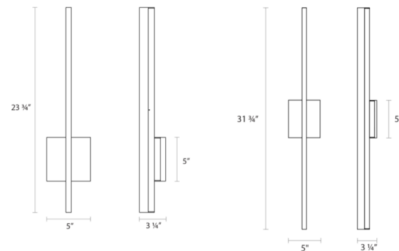

Lightology

lightology.com
866-954-4489
04-22-26

Project: _____

Company: _____

Location: _____ Fixture Type: _____

SPEC #: **SON210031**

Approved On: _____ Approved By: _____

Stiletto Bathroom Vanity Light By SONNEMAN

Description

The ultra-sophisticated Stiletto LED Bath Bar features a frosted acrylic diffuser radiating perfectly even LED illumination from within.

Specifications

COLOR . . . . . Frosted
BODY FINISH . . . . . Satin White
WATTAGE 10W
DIMMER . . . . . Low Voltage Electronic
DIMENSIONS . . . . . 5"W x 23.75"H x 3.25"D
INTEGRATED LED MODULE . . . . . 1 x LED/10W/120V LED

Technical Information

COLOR RENDERING . . . . . 90 CRI
LAMP COLOR 3000K
LUMENS/WATT 66.40
LUMINOUS FLUX . . . . . 664 lumens

Shown in satin white / frosted

CLICK TO VIEW PRODUCT

Notes: