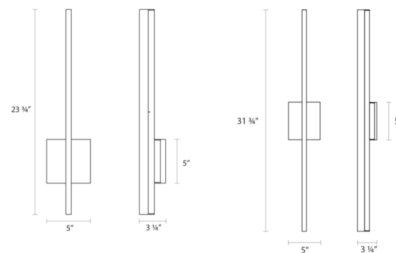

By Sonneman

Description

The ultra-sophisticated Stiletto LED Bath Bar features a frosted acrylic diffuser radiating perfectly even LED illumination from within.

Specifications

COLOR Frosted
BODY FINISH Bright Satin Aluminum
WATTAGE 10W
DIMMER Low Voltage Electronic
DIMENSIONS 5"W x 23.75"H x 3.25"D
INTEGRATED LED MODULE 1 x LED/10W/120V LED

Technical Information

COLOR RENDERING 90 CRI
LAMP COLOR 3000K
LUMENS/WATT 66.40
LUMINOUS FLUX 664 lumens

Shown in bright satin aluminum / frosted

CLICK TO VIEW PRODUCT

Notes: