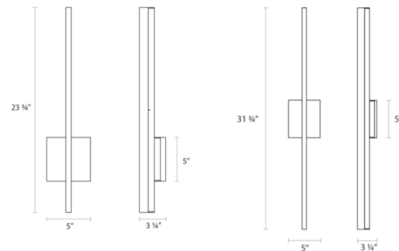

Lightology

lightology.com
866-954-4489
05-24-26

Project: _____

Company: _____

Location: _____ Fixture Type: _____

SPEC #: **SON210036**

Approved On: _____ Approved By: _____

Stiletto Bathroom Vanity Light

By Sonneman

Description

The ultra-sophisticated Stiletto LED Bath Bar features a frosted acrylic diffuser radiating perfectly even LED illumination from within.

Specifications

COLOR . . . . . Frosted
BODY FINISH . . . . . Satin Black
WATTAGE 12W
DIMMER . . . . . Low Voltage Electronic
DIMENSIONS . . . . . 5"W x 31.75"H x 3.25"D
INTEGRATED LED MODULE . . . . . 1 x LED/12W/120V LED

Technical Information

COLOR RENDERING . . . . . 90 CRI
LAMP COLOR 3000K
LUMENS/WATT 56.50
LUMINOUS FLUX . . . . . 678 lumens

Shown in satin black / frosted

CLICK TO VIEW PRODUCT

Notes: