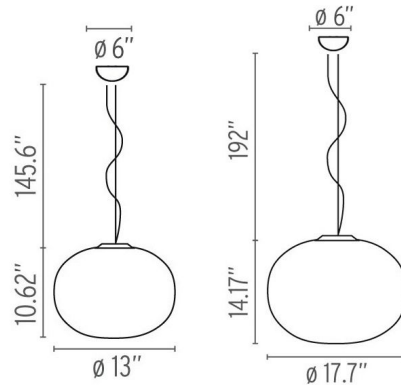

### Description

The Glo-Ball S Pendant provides diffused light. The shade consists of hand blown, opal glass with a 145 inch steel suspension cable. UL listed.

### Specifications

COLOR	Opal
BODY FINISH	N/A
WATTAGE	100W
DIMMER	Standard 120V
DIMENSIONS	156.22"L x 13"W x 10.62"H
BULB NOT INCLUDED	1 x T8/Medium (E26)/100W/120V LED
COUNTRY OF ORIGIN	Italy

Notes:

Shown in opal