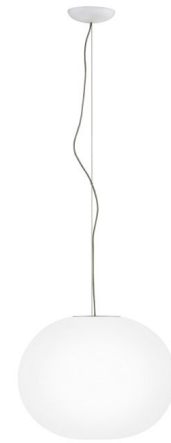

# Lightology

lightology.com  
866-954-4489  
06-29-26

Project: \_\_\_\_\_  
 Company: \_\_\_\_\_  
 Location: \_\_\_\_\_ Fixture Type: \_\_\_\_\_  
 SPEC #: **FLO210555**  
 Approved On: \_\_\_\_\_ Approved By: \_\_\_\_\_

## Glo-Ball S Pendant By FLOS

### Description

The Glo-Ball S Pendant provides diffused light. The shade consists of hand blown, opal glass with a 145 inch steel suspension cable. UL listed.

### Specifications

COLOR	Opal
BODY FINISH	N/A
WATTAGE	100W
DIMMER	Standard 120V
DIMENSIONS	156.22"L x 13"W x 10.62"H
BULB NOT INCLUDED	1 x T8/Medium (E26)/100W/120V LED
COUNTRY OF ORIGIN	Italy

Notes:

Shown in opal