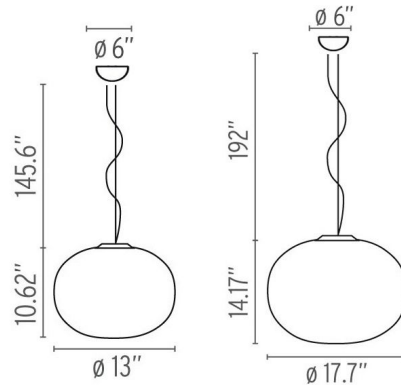

Lightology

lightology.com
866-954-4489
05-15-26

Project: _____

Company: _____

Location: _____ Fixture Type: _____

SPEC #: **FLO210555**

Approved On: _____ Approved By: _____

Glo-Ball S Pendant By FLOS

Description

The Glo-Ball S Pendant provides diffused light. The shade consists of hand blown, opal glass with a 145 inch steel suspension cable. UL listed.

Specifications

COLOR	Opal
BODY FINISH	N/A
WATTAGE	100W
DIMMER	Standard 120V
DIMENSIONS	156.22"L x 13"W x 10.62"H
BULB NOT INCLUDED	1 x T8/Medium (E26)/100W/120V LED
COUNTRY OF ORIGIN	Italy

Shown in opal

CLICK TO VIEW PRODUCT

Notes: