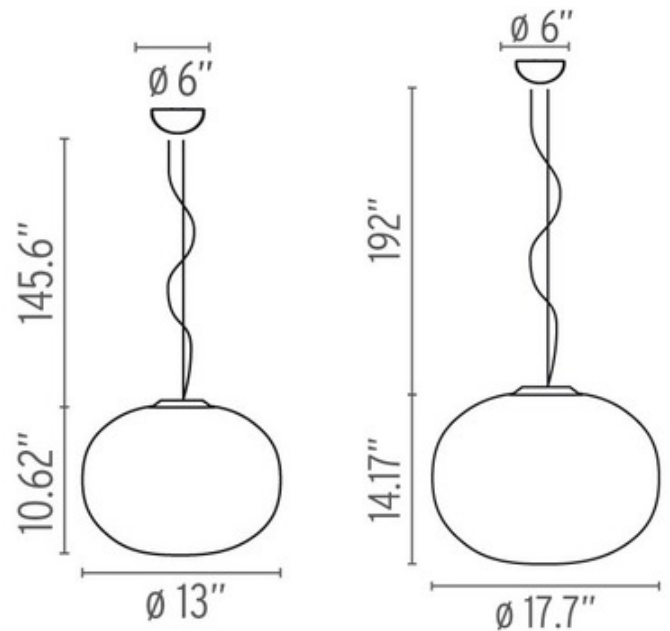

DESIGNER Jasper Morrison
BRAND Flos Lighting

DESCRIPTION

The Glo-Ball S Pendant provides diffused light. The shade consists of hand blown, opal glass with a 145 inch steel suspension cable. One 100/150 watt, 120 volt medium base halogen bulb or one 26/42 watt 120 volt PL G24q-3 fluorescent bulb is included. S1: 13 inch width x 10.62 inch height x 156.22 inch overall length. S2: 17.7 inch width x 14.17 inch height x 206.17 inch overall length. UL listed.

Shown in: Opal

SHADE COLOR	Opal
BODY FINISH	N/A
WATTAGE	100W
DIMMER	Standard 120V
DIMENSIONS	156.22"L x 13"W x 10.62"H
LAMP	1 x T8/Medium (E26)/100W/120V Halogen
ITEM NUMBER	FLO210555

COMPANY	PROJECT	FIXTURE TYPE	APPROVED BY	DATE