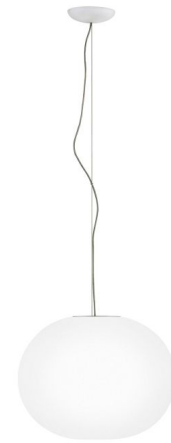

Lightology

lightology.com
866-954-4489
05-15-26

Project: _____

Company: _____

Location: _____ Fixture Type: _____

SPEC #: **FLO210555**

Approved On: _____ Approved By: _____

Glo-Ball S Pendant By FLOS

Description

The Glo-Ball S Pendant provides diffused light. The shade consists of hand blown, opal glass with a 145 inch steel suspension cable. UL listed.

Specifications

| | |
|-------------------|-----------------------------------|
| COLOR | Opal |
| BODY FINISH | N/A |
| WATTAGE | 100W |
| DIMMER | Standard 120V |
| DIMENSIONS | 156.22"L x 13"W x 10.62"H |
| BULB NOT INCLUDED | 1 x T8/Medium (E26)/100W/120V LED |
| COUNTRY OF ORIGIN | Italy |

Shown in opal

CLICK TO VIEW PRODUCT

Notes: