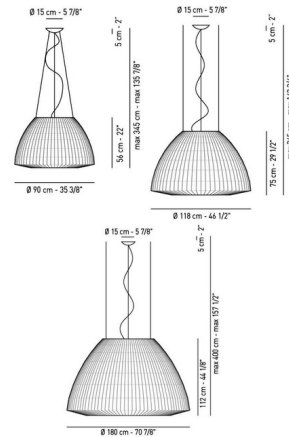

### Description

The Large Bell Pendant offers a chic, modern look that will tie seamlessly into a number of spaces, featuring a bell shaped White finished metal frame covered with strips of extra smooth, flame-retardant and acoustic ponge fabric. Diffuser included. Equivalent Sound Absorbing Area up to 4.63, allows Bell to reduce the noise as far as 59%.

### Specifications

COLOR . . . . . Red  
BODY FINISH . . . . . White  
WATTAGE . . . . . 64W  
DIMMER . . . . . Standard 120V  
DIMENSIONS . . . . . 35.375"W x 22"H  
BULB NOT INCLUDED . . . . . 4 x A19/Medium (E26)/16W/120V LED  
COUNTRY OF ORIGIN . . . . . Italy