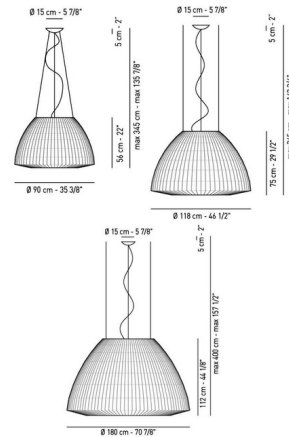

Lightology

lightology.com
866-954-4489
04-02-26

Project: _____

Company: _____

Location: _____ Fixture Type: _____

SPEC #: **AXO210715**

Approved On: _____ Approved By: _____

Bell Large Acoustic Pendant By Axolight

Description

The Large Bell Pendant offers a chic, modern look that will tie seamlessly into a number of spaces, featuring a bell shaped White finished metal frame covered with strips of extra smooth, flame-retardant and acoustic ponge fabric. Diffuser included. Equivalent Sound Absorbing Area up to 4.63, allows Bell to reduce the noise as far as 59%.

Shown in white / red

Specifications

COLOR Red
 BODY FINISH White
 WATTAGE 64W
 DIMMER Standard 120V
 DIMENSIONS 35.375"W x 22"H
 BULB NOT INCLUDED 4 x A19/Medium (E26)/16W/120V LED
 COUNTRY OF ORIGIN Italy