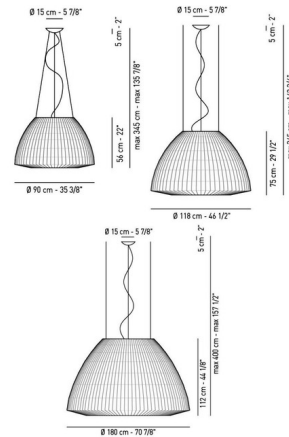

Lightology

lightology.com
866-954-4489
07-06-26

Project: _____
 Company: _____
 Location: _____ Fixture Type: _____
 SPEC #: **AXO210715**
 Approved On: _____ Approved By: _____

Bell Large Acoustic Pendant By Axolight

Description

The Large Bell Pendant offers a chic, modern look that will tie seamlessly into a number of spaces, featuring a bell shaped White finished metal frame covered with strips of extra smooth, flame-retardant and acoustic ponge fabric. Diffuser included. Equivalent Sound Absorbing Area up to 4.63, allows Bell to reduce the noise as far as 59%.

Shown in white / red

Specifications

COLOR	Red
BODY FINISH	White
WATTAGE	64W
DIMMER	Standard 120V
DIMENSIONS	35.375"W x 22"H
BULB NOT INCLUDED	4 x A19/Medium (E26)/16W/120V LED
COUNTRY OF ORIGIN	Italy

CLICK TO VIEW PRODUCT