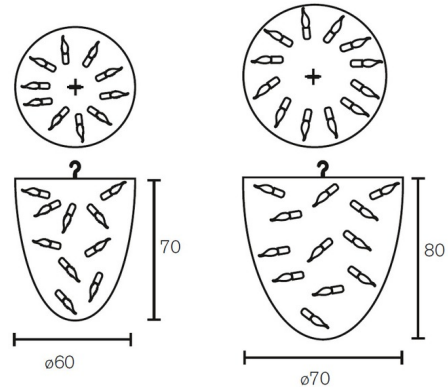

### Description

Love You Love You Not Conical Chandelier is made of steel roses and crystals symbolizing the thin line between love gained and love lost - she loves me, she loves me not... Note: Large version requires a special rated junction box for fixtures weighing over 50 pounds. Includes canopy cover for US junction box.

### Specifications

COLOR . . . . . Crystal  
 BODY FINISH . . . . . Nickel  
 WATTAGE . . . . . 60W  
 DIMMER . . . . . Standard 120V  
 DIMENSIONS . . . . . 67"L x 27.6"W x 31.5"H  
 BULB NOT INCLUDED . . . . . 12 x B10/Candelabra (E12)/5W/120V LED  
 OTHER BULB OPTIONS . . . . . 12 x CA10/Candelabra (E12)/120V LED  
 COUNTRY OF ORIGIN . . . . . Netherlands

### Technical Information

PRODUCT DIMENSIONS . . . . . Adjustable Chain Length: 66.9"

Shown in nickel / crystal

CLICK TO VIEW PRODUCT

Notes: