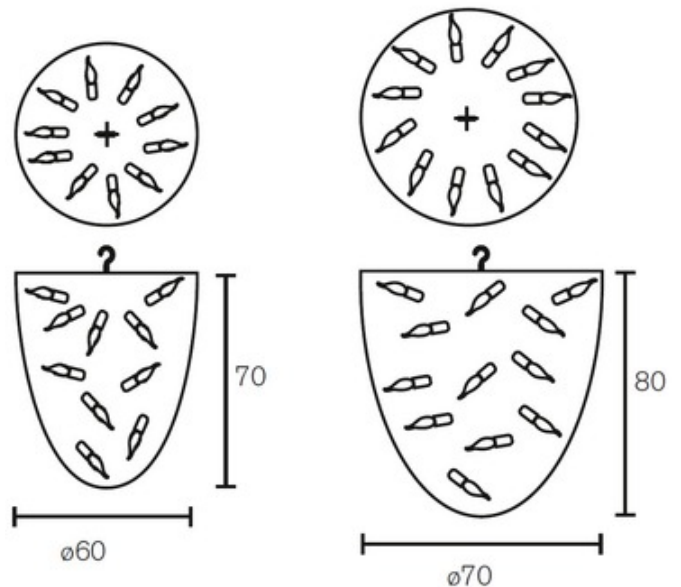

DESIGNER Annet van Egmond & William Brand
BRAND Brand Van Egmond

DESCRIPTION

Love You Love You Not Conical Chandelier is made of steel roses and crystals symbolizing the thin line between love gained and love lost - she loves me, she loves me not... Note: Large version requires a special rated junction box for fixtures weighing over 50 pounds. Includes canopy cover for US junction box.

Shown in: Nickel / Crystal

SHADE COLOR Crystal
BODY FINISH Nickel
WATTAGE 60W
DIMMER Standard 120V
DIMENSIONS 67"L x 27.6"W x 31.5"H
BULB NOT INCLUDED
LAMP 12 x B10/Candelabra (E12)/5W/120V LED
 12 x CA10/Candelabra (E12)/120V LED

Technical Information

PRODUCT DIMENSIONS Adjustable Chain Length: 66.9"

SPEC # BVE2111

COMPANY	PROJECT	FIXTURE TYPE	APPROVED BY	DATE