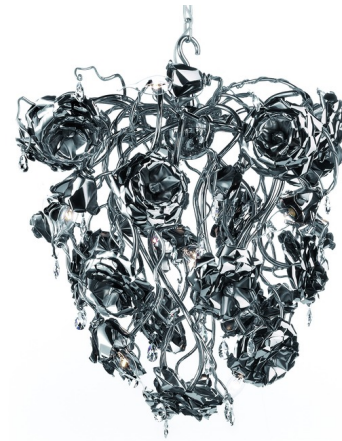

### Description

Love You Love You Not Conical Chandelier is made of steel roses and crystals symbolizing the thin line between love gained and love lost - she loves me, she loves me not... Note: Large version requires a special rated junction box for fixtures weighing over 50 pounds. Includes canopy cover for US junction box.

### Specifications

COLOR . . . . . Crystal  
 BODY FINISH . . . . . Nickel  
 WATTAGE . . . . . 60W  
 DIMMER . . . . . Standard 120V  
 DIMENSIONS . . . . . 67"L x 27.6"W x 31.5"H  
 BULB NOT INCLUDED . . . . . 12 x B10/Candelabra (E12)/5W/120V LED  
 OTHER BULB OPTIONS . . . . . 12 x CA10/Candelabra (E12)/120V LED  
 COUNTRY OF ORIGIN . . . . . Netherlands

### Technical Information

PRODUCT DIMENSIONS . . . . . Adjustable Chain Length: 66.9"

Shown in nickel / crystal

CLICK TO VIEW PRODUCT

Notes: