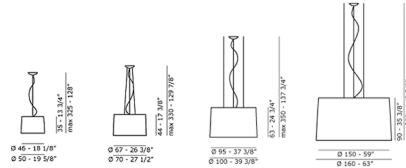

### Specifications

COLOR . . . . . Ice White Shade / Warm White Diffuser  
 BODY FINISH . . . . . White  
 WATTAGE . . . . . 16W  
 DIMMER . . . . . Standard 120V  
 DIMENSIONS . . . . . 27.5"W x 17.38"H  
 BULB NOT INCLUDED . . . . . 1 x A19/Medium (E26)/16W/120V LED  
 OTHER BULB OPTIONS . . . . . 1 x A19/Medium (E26)/120V LED  
 COUNTRY OF ORIGIN . . . . . Italy