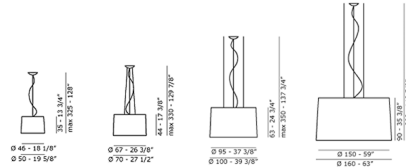

### Specifications

COLOR . . . . . Ice White Shade / Warm White Diffuser  
BODY FINISH . . . . . White  
WATTAGE . . . . . 16W  
DIMMER . . . . . Standard 120V  
DIMENSIONS . . . . . 27.5"W x 17.38"H  
BULB NOT INCLUDED . . . . . 1 x A19/Medium (E26)/16W/120V LED  
OTHER BULB OPTIONS . . . . . 1 x A19/Medium (E26)/120V LED  
COUNTRY OF ORIGIN . . . . . Italy