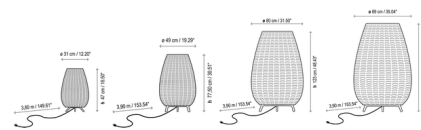

### Description

The Amphora Outdoor Plug-in Floor Lamp features a handwoven shade that is a subtle, tasteful tribute to the terracotta amphora vases used in gardens and terraces throughout the Mediterranean. The shade, made of recyclable, non-toxic synthetic polyethylene fiber, is combined with a UV-resistant polyethylene globe diffuser for a waterproof design that makes this the perfect lighting source for outdoor areas. This versatile lamp can be placed indoors or outdoors to provide a warm, ambient glow that highlights any occasion. This lamp does not have a switch. Available in four heights: 18.5 inches (Amphora), 30.51 inches (Amphora 01), 48.43 inches (Amphora 02) and 53.94 inches (Amphora 03). The 18.5 inch lamp has an integrated LED module, and the other sizes require two E26 medium base bulbs which are not included.

### Specifications

COLOR	Rattan Brown
BODY FINISH	Brown
WATTAGE	20W
DIMMER	N/A
DIMENSIONS	31.5"W x 48.43"H
BULB NOT INCLUDED	2 x A19/Medium (E26)/10W/120V LED
COUNTRY OF ORIGIN	Spain

CLICK TO VIEW PRODUCT